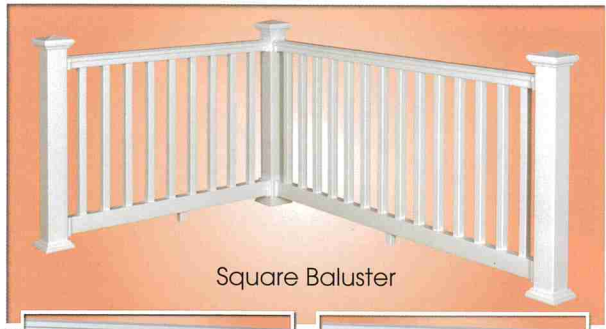

3000 Series Vinyl Railing

Product Details

3000 Series Railing provides an attractive solution for both single family and multifamily railing applications that is virtually maintenance free. This railing features a low profile, T-Shaped top rail and is made of high impact, rigid PVC. 3000 Series Railing offers several adapters to address many applications. Brackets are mounted externally for faster installation and hidden fasteners provide better aesthetics. The 3000 Series meets or exceeds IRC and IBC Building Codes.

Railing Accessories

Designed for the 3000 Series Railing to accent any installation with an added touch of beauty. We offer adapters for round columns, 22° and 45° angles and multiple step angles.