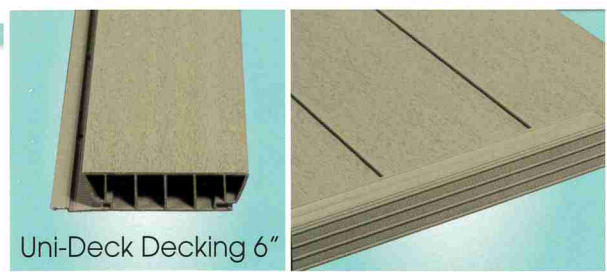

Sheerline® Uni-Deck

As a virtually maintenance-free alternative to wood decking, Uni Deck is a one piece interlocking decking system made from UV stabilized, high impact rigid PVC. Our Uni-Deck system is easier and quicker to install than two-piece systems and includes all the finishing accessories necessary to complete your project.

Available in both a 6" and 12" wide plank, Uni Deck is ideal for decks and docks either new construction or remodeling. Both sizes feature a slip resistant texture but each one has a different pattern offering consumers two options for the finish.

- Hidden fastening screws for a professional finish
- Boards are available in lengths of 12', 16' and 20'
- Select either punched for water drainage or non-punched
- Finish your deck with matching trim

2" x 6" DECKING

PATENT #5,647,184

SDP612.08	2"x6"x12' Deck-Punched
SDP616.08	2"x6"x16' Deck-Punched
SDP620.08	2"x6"x20' Deck-Punched
SDN612.08	2"x6"x12' Deck, Non-Punched
SDN616.08	2"x6"x16' Deck, Non-Punched
SDN620.08	2"x6"x20' Deck, Non-Punched

2" x 12" UNI-DECK - TEXTURED (Flat Surface)

PATENT #5,647,184

SD2PT12.08	2"x12"x12' Uni-Deck, Punched
SD2PT16.08	2"x12"x16' Uni-Deck, Punched
SD2PT20.08	2"x12"x20' Uni-Deck, Punched
SD2NT12.08	2"x12"x12' Uni-Deck, Non-Punched
SD2NT16.08	2"x12"x16' Uni-Deck, Non-Punched
SD2NT20.08	2"x12"x20' Uni-Deck, Non-Punched

DECK COMPONENTS

SD-Z-12.00	Z Start/Finish x 12'
SD-L-12.00	L Start/Finish x 12'
SD-C-12.00	C End Cover x 12'
SDLC-12.00	L End Cover x 12'
SDLL-12.00	Long L End Cover x 12'
SD-T-12.00	T Joint Cover x 12'
SDH-12.00	Hanger for "J" Clad x 12' - Punched
SD08J12.00	2" X 8" J Cladding x 12'
SD12J12.00	2" X 12" J Cladding x 12'
SD-GROMMET	Deck Grommets (50/Bag)
SFRL-10X1.00PLAIN	#10 X 1.00" SS Deck Screw (100/Box)
SFRL-06X1.00	#6 x 1" SS Painted Screw (100/Box)

AVAILABLE COLORS*

WHITE

BEIGE

GRAY

KHAKI

* See Actual Color Chip

L.B. Plastics, Inc

www.lbplastics.com 19