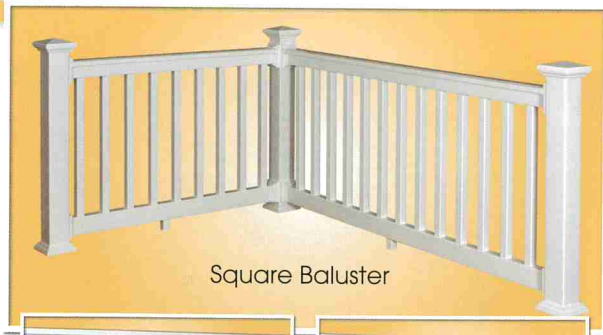

3500 Series Vinyl Railing

Product Details

3500 Series Railing provides an attractive solution for both single family and multifamily railing applications that is virtually maintenance free. This railing includes a wide T-Shaped Top Rail and is made of a high impact, rigid PVC. 3500 Series Railing offers several adapters to address many applications. Brackets are mounted externally for faster installation and hidden fasteners provide better aesthetics. The 3500 Series meets or exceeds IRC and IBC Building Codes.

Railing Accessories

Designed for the 3500 Series Railing to accent any installation with an added touch of beauty. We offer adapters for round columns, 22° and 45° angles and multiple step angles.