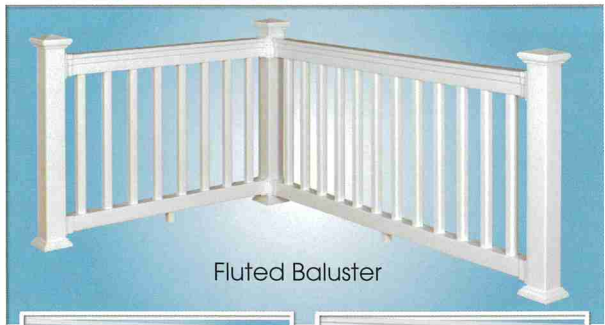

3250 Series Vinyl Railing

Product Details

3250 Series Railing provides an attractive solution for both single family and multifamily railing applications that is virtually maintenance free. This railing includes a unique 3 Level T-Shaped Top Rail and is made of a high impact, rigid PVC. 3250 Series Railing offers several adapters to address many applications. Brackets are mounted externally for fast and easy installation. The 3250 Series meets or exceeds IRC and IBC Building Codes.

Railing Accessories

Designed for the 3250 Series Railing to accent any installation with an added touch of beauty. We offer adapters for round columns, 22° and 45° angles and multiple step angles.