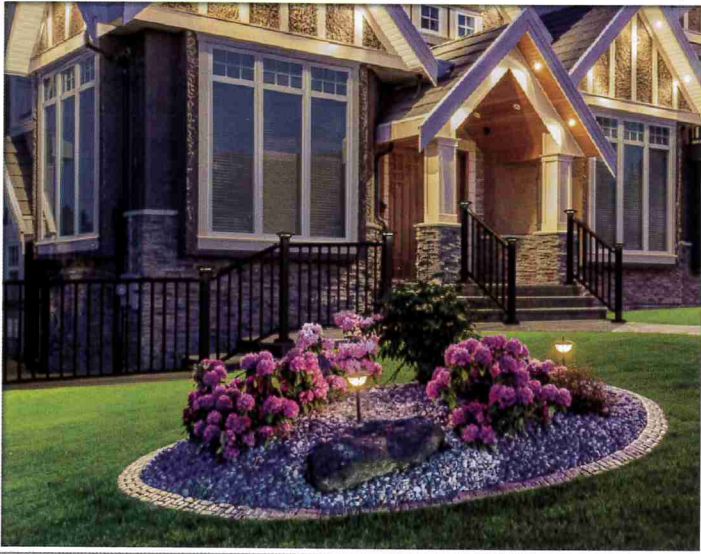

Sheerline®

1200 Series Aluminum Railing by L.B. Plastics, Inc.

Adding Elegance & Beauty to Every Home