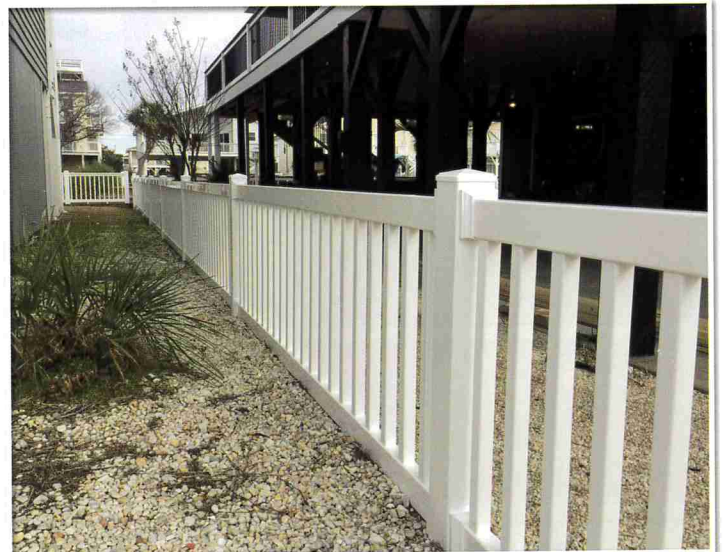

Sheerline®

2000 Series Vinyl Railing

by L.B. Plastics, Inc.

Adding Elegance & Beauty to Every Home