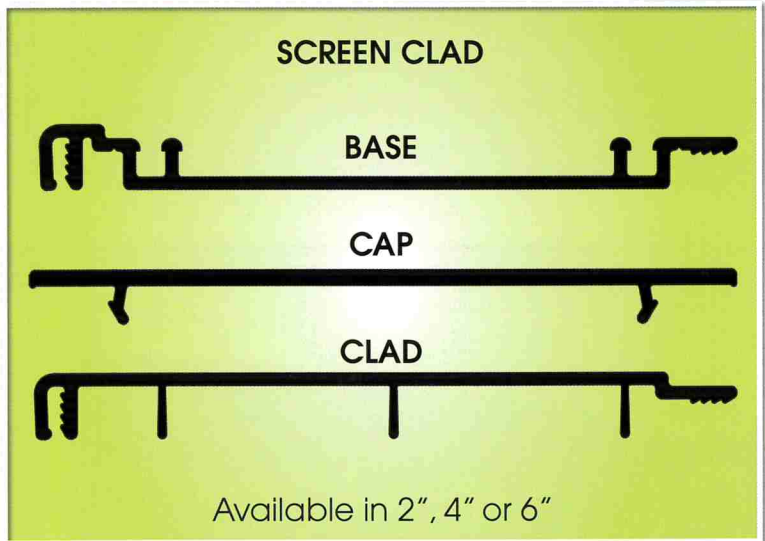

SHR-029

SHR-027

Adding Elegance & Beauty to Every Home

Sheerline[®]

Screen Clad

by  L.B. Plastics, Inc.

SCREEN CLAD COMPONENTS

US PATENT #6,295,783