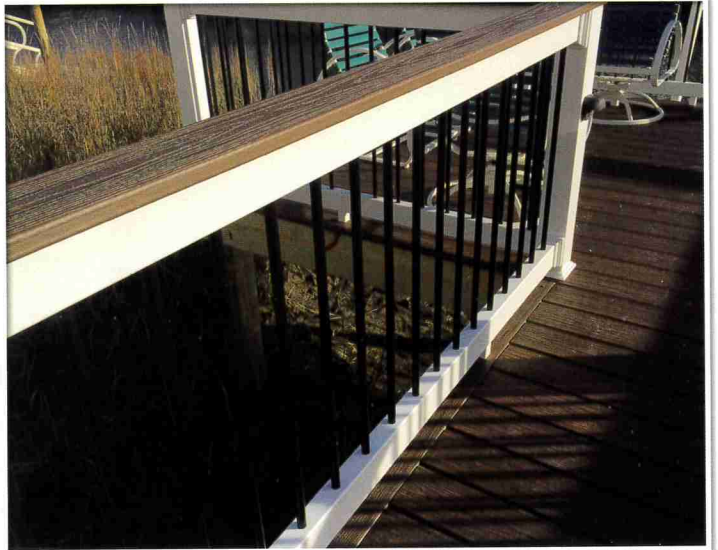

Sheerline®

2000 Series Vinyl Railing

by L.B. Plastics, Inc.

Adding Elegance & Beauty to Every Home