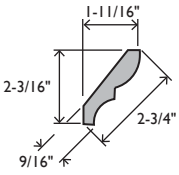

EC70 CROWN 9/16 X 2-3/4
PRIMED PINE #040702