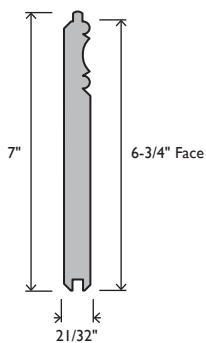

ECWP2 IX8	PICKWICK 21/32 X 7
WHITE PINE 8'	#5WGP2104488