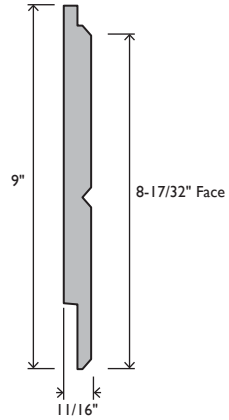

EC1X10 CR CHANNEL IRC 11/16 X 9

INLAND RUSTIC CEDAR 12'	#5CHR15441012
INLAND RUSTIC CEDAR 14'	#5CHR15441014
INLAND RUSTIC CEDAR 16'	#5CHR15441016