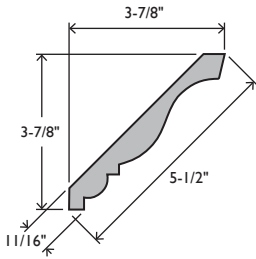

EC46	CROWN 11/16 X 5-1/2
PRIMED PINE	#040462

EC550 CROWN 1 1/16 X 5-1/2

PRIMED MDF 18mm #0495505