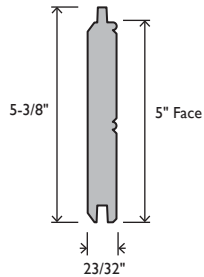

ECIX8 T&G	VJECB 23/32 X 7-1/8
SPRUCE PINE FIR #2 16'	#5TGV13448216

ECIX6 T&G	VJECB 23/32 X 5-1/2
S.YELLOW PINE GOLD 8'	#5TGV11916638BDL
S.YELLOW PINE GOLD 10'	#5TGV119166310BDL
S.YELLOW PINE GOLD 12'	#5TGV119166312BDL
S.YELLOW PINE GOLD 14'	#5TGV119166314BDL
S.YELLOW PINE GOLD 16'	#5TGV119166316BDL