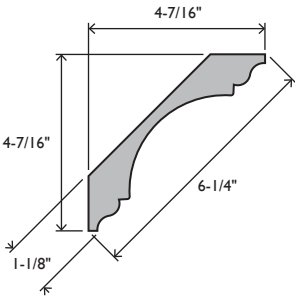

EC41	CROWN 1 1/16 X 7	
SOLID PINE	#00041C	
PRIMED PINE	#040412	
PRIMED MDF 17mm	#040414	

EC718	CROWN 1 1/16 X 7-1/8	
PRIMED MDF 18mm	#0497185C	

EC81	COVE CROWN 1 X 7	
PRIMED MDF 25mm	#040815	

EC35	CROWN 3/4 X 6-1/2	
PRIMED MDF 19mm	#040355	