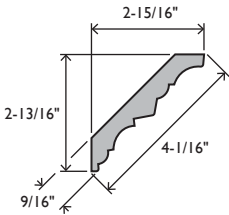

EC40 CROWN 9/16 X 4-1/4

SOLID PINE	#00040
PRIMED PINE	#040402

EC48 CROWN 9/16 X 4-1/4

PRIMED PINE	#040482
PRIMED MDF 14mm	#040485

EC86 CROWN 11/16 X 4-1/4

PRIMED LDF	#040865
------------	---------

EC38 CROWN 9/16 X 4-1/16