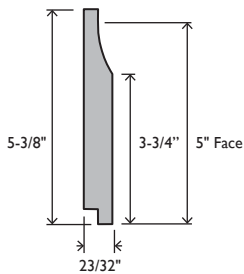

EC105 1X6	DROP SIDING 23/32 X 5-3/8
SOLID YELLOW PINE - #2 12'	#510511446212
SOLID YELLOW PINE - #2 16'	#510511446216
SOLID YELLOW PINE - CIF 12'	#510511446412
SOLID YELLOW PINE - CIF 16'	#510511446416