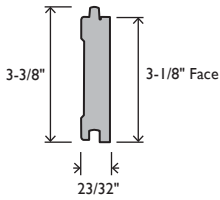

ECIX4 T&G		FLOOR 23/32 X 3-3/8
S. YELLOW PINE #2 12'	#5TGF11444212	
S. YELLOW PINE #2 16'	#5TGF11444216	
S. YELLOW PINE GOLD 10'	#5TGF11444310BDL	
S. YELLOW PINE GOLD 12'	#5TGF11444312BDL	
S. YELLOW PINE GOLD 14'	#5TGF11444314BDL	
S. YELLOW PINE GOLD 16'	#5TGF11444316BDL	
S. YELLOW PINE CIF 12'	#5TGF11444412	
S. YELLOW PINE CIF 16'	#5TGF11444416