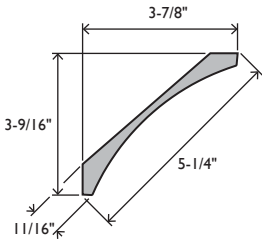

EC80 COVE CROWN 3/4 X 5-1/4

PRIMED MDF 19mm #040805
PRIMED PINE #040802