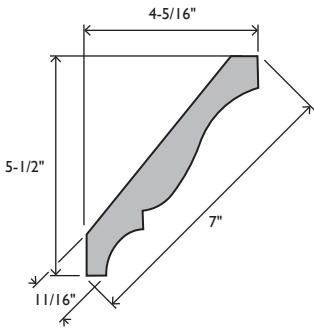

EC778 CROWN 1-3/16 X 7-7/8
 PRIMED MDF 28mm #0497785

EC24	CROWN 1-1/2 X 7-3/4
PRIMED PINE	#040242

EC734	CROWN 11/16 X 7-3/4
PRIMED MDF 18mm	#0497345

EC36	CROWN 11/16 X 7-1/2
PRIMED MDF 18mm	#040365

EC34	CROWN 1-3/16 X 7-1/4
PRIMED MDF 30mm	#040345