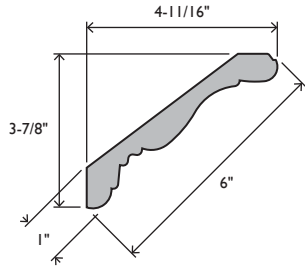

EC33	CROWN 1-1/8 X 6-1/4
PRIMED MDF 28mm	#040335