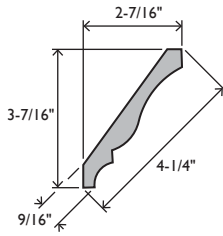

EC48 CROWN 9/16 X 4-1/4

PRIMED PINE	#040482
PRIMED MDF 14mm	#040485