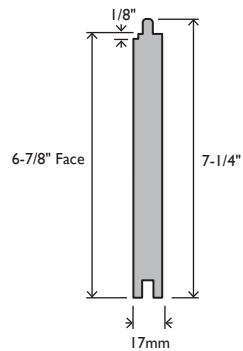

EC1X8 T&G	PENNY GAP 17MM X 7-1/4
PRIMED MDF 16'	#5TPG2644816