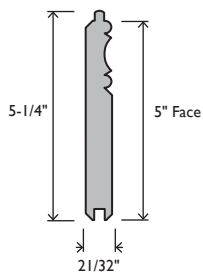

ECWP2 IX6	PICKWICK 21/32 X 5-1/4
WHITE PINE 8'	#5WGP2104468