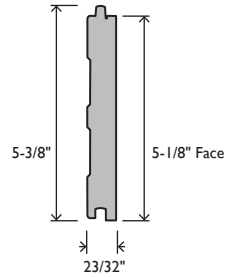

ECIX6 T&G		FLOOR 23/32 X 5-3/8
S. YELLOW PINE #2 12'	#5TGF11446212	
S. YELLOW PINE #2 16'	#5TGF11446216	
S. YELLOW PINE GOLD 12'	#5TGF11446312BDL	
S. YELLOW PINE GOLD 16'	#5TGF11446316BDL