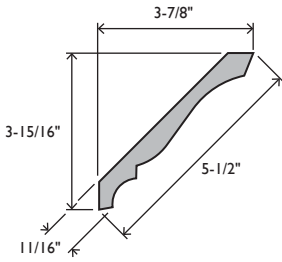

EC33	CROWN 1-1/8 X 6-1/4
PRIMED MDF 28mm	#040335