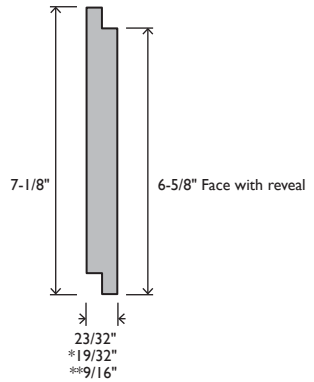

ECSL 1X8 SHIPLAP PG 23/32 X 7-1/8	
PRIMED FJ PINE 16'	#5SLP1844816
*PRIMED FJ PINE 16' X 19/32"	#5SLP1819816
**PRIMED FJ PINE 16' X 9/16"	#5SLP1891816

EC 116 T&G VJECB 23/32 X 5-1/2	
S. YELLOW PINE #2 12'	#5TGV11611446212
S. YELLOW PINE #2 16'	#5TGV11611446216
S. YELLOW PINE CIF 12'	#5TGV11611446212
S. YELLOW PINE CIF 16'	#5TGV11611446416
SPRUCE PINE FIR #2 12'	#5TGV11613446212
SPRUCE PINE FIR #2 16'	#5TGV11613446216