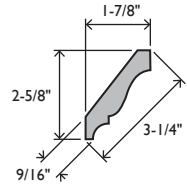

EC51 CROWN 9/16 X 3-1/4

PRIMED PINE	#040512
SOLID PINE	#00051