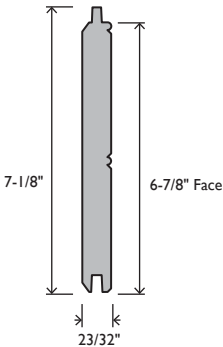

ECIX8 T&G	VJECB 23/32 X 7-1/8
SPRUCE PINE FIR #2 16'	#5TGV13448216

ECIX6 T&G	VJECB 23/32 X 5-1/2
S.YELLOW PINE GOLD 8'	#5TGV11916638BDL
S.YELLOW PINE GOLD 10'	#5TGV119166310BDL
S.YELLOW PINE GOLD 12'	#5TGV119166312BDL
S.YELLOW PINE GOLD 14'	#5TGV119166314BDL
S.YELLOW PINE GOLD 16'	#5TGV119166316BDL