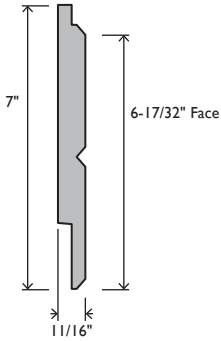

EC1X8 CR CHANNEL IRC 11/16 X 7

INLAND RUSTIC CEDAR 10'	#5CHR1544810
INLAND RUSTIC CEDAR 12'	#5CHR1544812
INLAND RUSTIC CEDAR 14'	#5CHR1544814
INLAND RUSTIC CEDAR 16'	#5CHR1544816