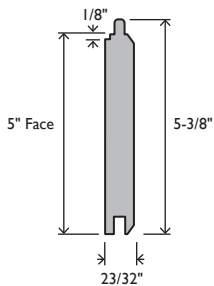

ECIX6 T&G	PENNY GAP 23/32" X 5-3/8"
S. YELLOW PINE 12'	#5TGPI1446212
S. YELLOW PINE 16'	#5TGPI1446216
SPRUCE & EUR PINE 16'	#5TGPI3446216