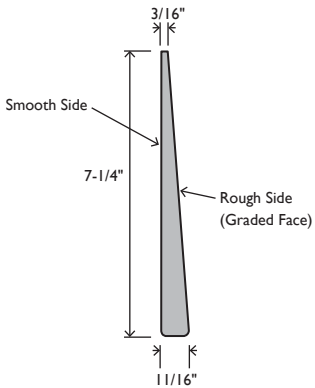

EC1X8 BS BEVEL SIDING 11/16 X 7-1/4

INLAND RED CEDAR STK 10'	#5BVL151116810
INLAND RED CEDAR STK 12'	#5BVL151116812
INLAND RED CEDAR STK 14'	#5BVL151116814
INLAND RED CEDAR STK 16'	#5BVL151116816