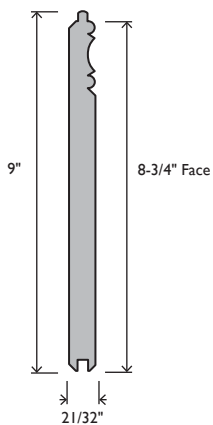

ECWP2 IX10	PICKWICK 21/32 X 9
WHITE PINE 8'	#5WGP21044108