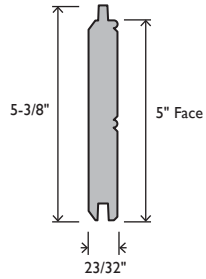

ECIX4 T&G	VJECB 21/32 X 3-1/2
PRIMED FJ PINE 16'	#5T851844416
SPRUCE & EUR PINE #2 12'	#5TGV13444212
SPRUCE & EUR PINE #2 16'	#5TGV13444216
S.YELLOW PINE CIF 12'	#5TGV11444412
S.YELLOW PINE CIF 16'	#5TGV11444416
S.YELLOW PINE GOLD 8'	#5TGV1144438BDL
S.YELLOW PINE GOLD 10'	#5TGV11444310BDL
S.YELLOW PINE GOLD 12'	#5TGV11444312BDL
S.YELLOW PINE GOLD 14'	#5TGV11444314BDL
S.YELLOW PINE GOLD 16'	#5TGV11444316BDL

ECIX6 T&G	VJECB 23/32 X 5-1/2
S.YELLOW PINE - CIF 12'	#5TGV11446412
S.YELLOW PINE - CIF 16'	#5TGV11446416
SPRUCE & EUR PINE #2 12'	#5TGV13446212
SPRUCE & EUR PINE #2 16'	#5TGV13446216
S.YELLOW PINE GOLD 8'	#5TGV1144638BDL
S.YELLOW PINE GOLD 12'	#5TGV11446312BDL
S.YELLOW PINE GOLD 14'	#5TGV11446314BDL
S.YELLOW PINE GOLD 16'	#5TGV11446316BDL
EURO PINE 12'	#5TGV14446212
EURO PINE 16'	#5TGV14446216