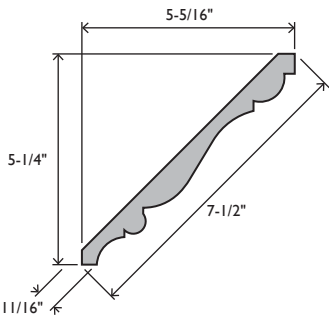

EC24	CROWN 1-1/2 X 7-3/4
PRIMED PINE	#040242

EC734	CROWN 11/16 X 7-3/4
PRIMED MDF 18mm	#0497345