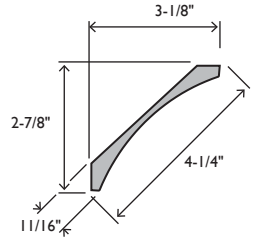

EC86 CROWN 11/16 X 4-1/4

PRIMED LDF	#040865