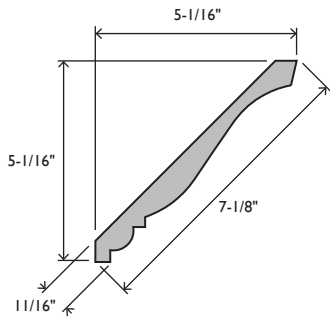

EC34	CROWN 1-3/16 X 7-1/4
PRIMED MDF 30mm	#040345

EC718	CROWN 1 1/16 X 7-1/8	
PRIMED MDF 18mm	#0497185C