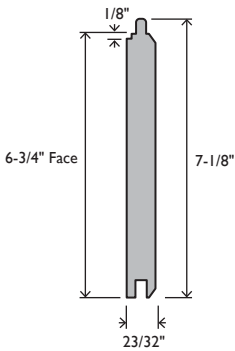

EC1X8 T&G	PENNY GAP 23/32 X 7-1/8
SPRUCE & EUR PINE #2 16'	#5TGP13448216