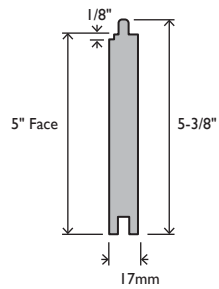

EC1X6 T&G	PENNY GAP 17MM X 5-3/8
PRIMED MDF 16'	#5TPG2644616