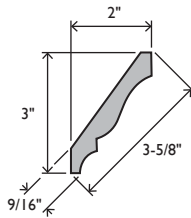

EC49 CROWN 9/16 X 3-5/8

SOLID PINE	#00049
PRIMED PINE	#040492
PRIMED MDF 14mm	#040494
PRIMED MDF 12mm	#040495
FINGERJOINT PINE	#10049