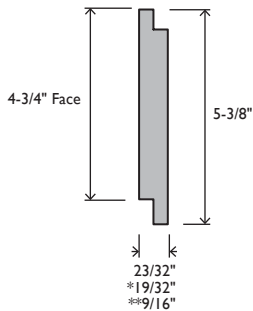

ECIX6 T&G SL PENNY GAP 23/32 X 5-3/8	
S.YELLOW PINE CIF 12'	#5SLPI1446412
S.YELLOW PINE CIF 16'	#5SLPI1446416
PRIMED FJ PINE 16'	#5SLP1844616
*PRIMED FJ PINE 16' X 19/32"	#5SLP1819616
**PRIMED FJ PINE 16' X 9/16"	#5SLP1891616