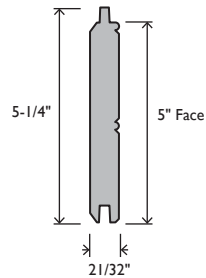

ECP85 T&G		VJECB 21/32 X 5-1/4
PRIMED FJ PINE 16'	#5T851844616