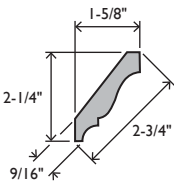

PRIMED PINE	#040382
-------------	---------

EC49 CROWN 9/16 X 3-5/8

SOLID PINE	#00049
PRIMED PINE	#040492
PRIMED MDF 14mm	#040494
PRIMED MDF 12mm	#040495
FINGERJOINT PINE	#10049

EC51 CROWN 9/16 X 3-1/4

PRIMED PINE	#040512
SOLID PINE	#00051