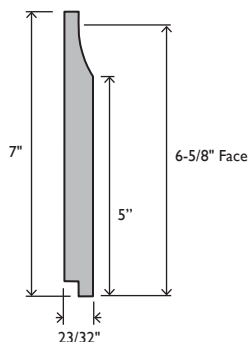

ECWP2 IX10	PICKWICK 21/32 X 9
WHITE PINE 8'	#5WGP21044108

ECWP2 IX8	PICKWICK 21/32 X 7
WHITE PINE 8'	#5WGP2104488

ECWP2 IX6	PICKWICK 21/32 X 5-1/4
WHITE PINE 8'	#5WGP2104468

ECT&GVJ	DECKING SPF 1-3/8 X 5-3/8
SPRUCE & EUR PINE #2	#5TGD13846216