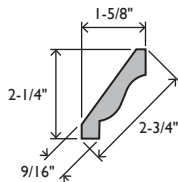

EC58 CROWN 9/16 X 2-3/4

SOLID PINE	#00058