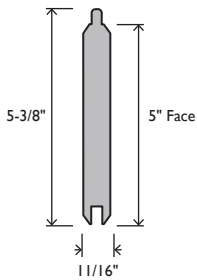

ECWP4 1X6	WP-4 1 1/16 X 5-3/8
INLAND RED CEDAR STK 10'	#5WP41544610
INLAND RED CEDAR STK 12'	#5WP41544612
INLAND RED CEDAR STK 14'	#5WP41544614
INLAND RED CEDAR STK 16'	#5WP41544616