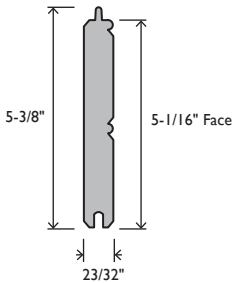

ECP85 T&G		VJECB 23/32 X 5-3/8
TREATED FJ PINE 16'	#5TRST851844616