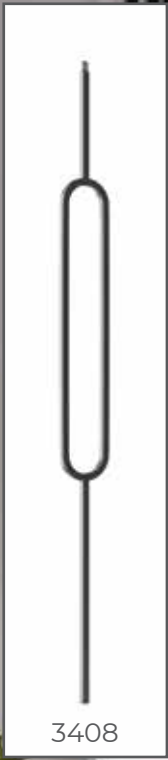

MODERN STAIR PARTS

**SIMPLE LINES
PROVIDE A
CONTEMPORARY
STYLE**

**Crown[®]
Heritage**

BALUSTERS

NEWELS