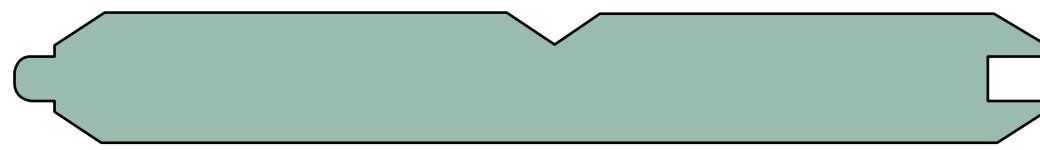

KLUMB FOREST PRODUCTS CENTER

Covington, Georgia

(800) 483-1634 ~ (678) 729-8400 ~ Fax: (678) 729-8406

www.klumb lumber.com

SOUTHERN YELLOW PINE

1 x 6 "D" T&G / V-JOINT

1 x 8 "C" T&G / V-JOINT

2 X 6 #1 SELECT CENTERMATCH / V-JOINT

1 X 6 #2 & "D" #116 / #122 REVERSE

1 X 8 "D" #105 DROP SIDING

KDAT - SOUTHERN YELLOW PINE

1 X 4 "C" KDAT VERTICAL GRAIN PORCH FLOORING

5/4 X 4 "C" KDAT PORCH FLOORING-PRIMED

2 X 4 EASED EDGE KDAT (2 X 4 - 2 X 12)