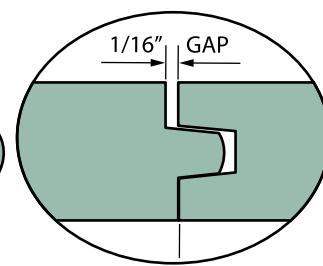

1 X 4 "C" FLOORING

1 X 4 "C" EDGE & CENTERBEAD / V-JOINT

1 X 6 "C & BTR" FLOORING

1 X 6 "C & BTR" EDGE & CENTERBEAD / V-JOINT

1 X 6 #2 FLOORING

1 X 6 #2 T&G / V-JOINT

1/2 X 6 "D" S4S SIDING

1 X 6 "D" #105 DROP SIDING

PONDEROSA PINE

1 X 6 #2 EDGE & CENTERBEAD / V-JOINT

1 X 8 #2 EDGE & CENTERBEAD / V-JOINT

GORMAN SPRUCE

1 X 6 PENNY GAP

1 X 8 PENNY GAP

CYPRESS

1 X 6 #2 REVERSIBLE T&G / V-JOINT

1 X 8 #2 REVERSIBLE T&G / V-JOINT

1 X 6 SELECT EDGE & CENTERBEAD / V-JOINT

1 X 8 #2 BEVEL SIDING

PVC

1/2 X 6 PVC EDGE & CENTERBEAD / V-JOINT

SPRUCE

1 X 6 EDGE & CENTERBEAD / V-JOINT

2 X 8 LOG CABIN SIDING