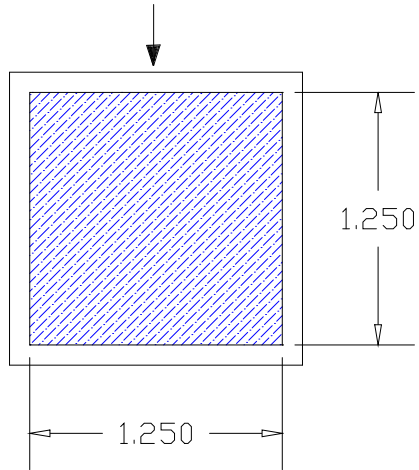

**SHOW SURFACE**

MATERIAL	CODE	PROFILE	DIMENSIONS
CELLULAR PVC	Baluster/Inside Corner	1.25 Inside Corner	1-1/4" x 1-1/4"