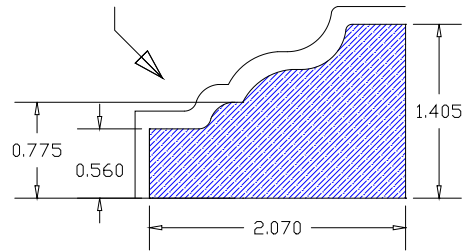

SHOW SURFACE

MATERIAL	CODE	PROFILE	DIMENSIONS
CELLULAR PVC	Ram's Crown	Rams Crown	1-13/64" x 2"