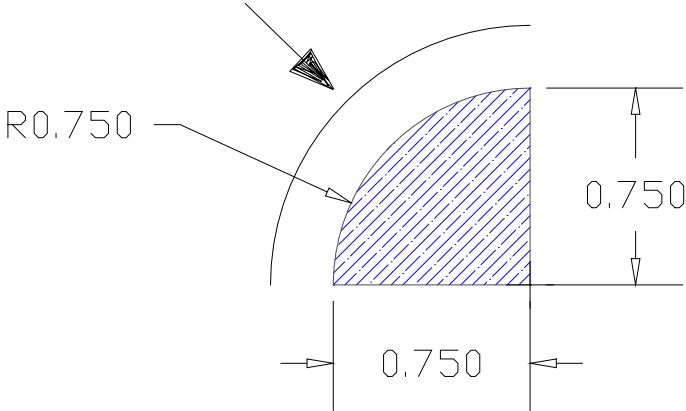

SHOW SURFACE

MATERIAL	CODE	PROFILE	DIMENSIONS
CELLULAR PVC	WM105	WM-105 Quarter Round	3/4" x 3/4"