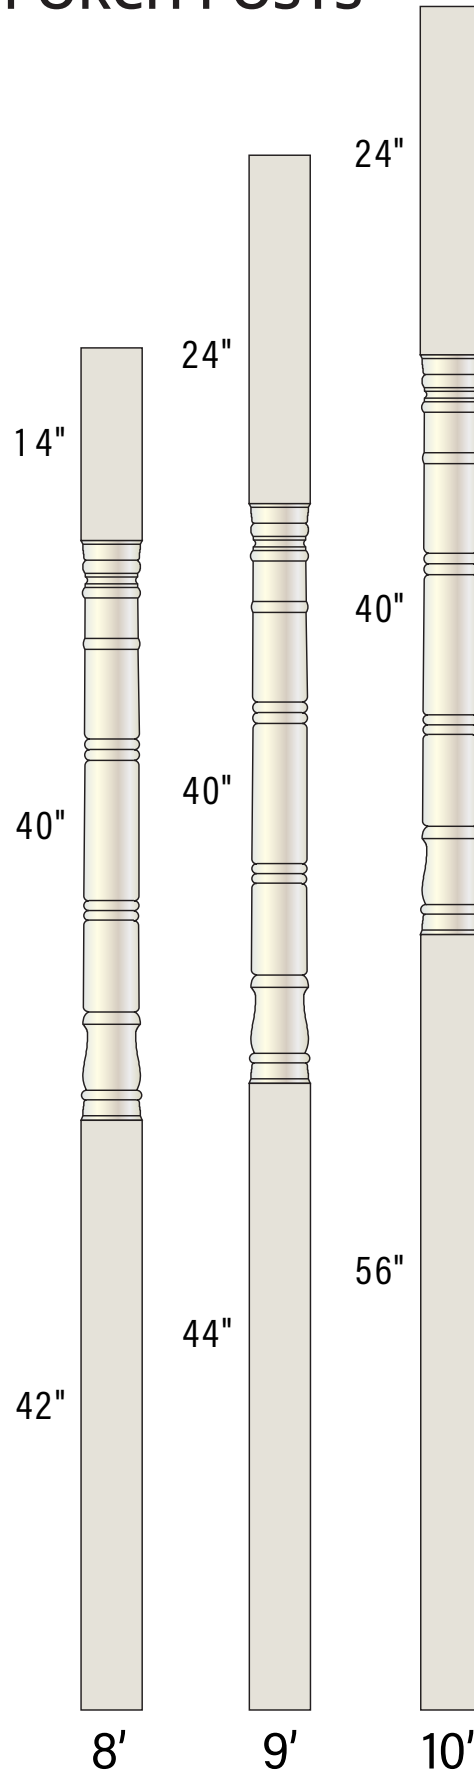

### POST DEFENSE PORCH POST

Bottom width	Shaft height	Load capacity	Item number
4"	8'	1,000	D3148A
	9'	1,000	D3049A
	10'	1,000	D3410A
5"	8'	3,000	D3158A
	9'	3,000	D3059A
	10'	3,000	D3510A
6"	8'	5,800	D3168A
	9'	5,800	D3069A
	10'	5,800	D3610A

### POSTSAVER™ (required for warranty)

Size	Height	Item #
4"	3"	A2101
5"	3"	A2102
6"	3"	A2103