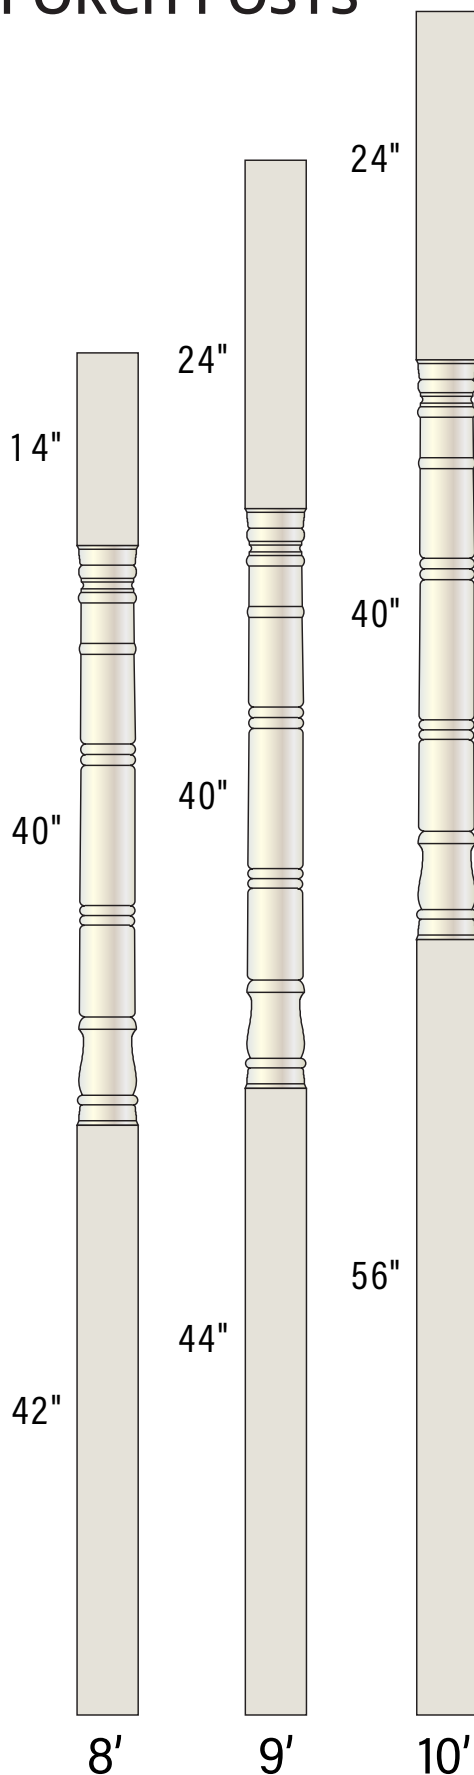

### POST DEFENSE PORCH POST

Bottom width	Shaft height	Load capacity	Item number
4"	8'	1,000	D3148A
	9'	1,000	D3049A
	10'	1,000	D3410A
5"	8'	3,000	D3158A
	9'	3,000	D3059A
	10'	3,000	D3510A
6"	8'	5,800	D3168A
	9'	5,800	D3069A
	10'	5,800	D3610A

\*Net width is 13/16" less than nominal. Inside width of 5" post is 1-3/4", inside width of 6" post is 2-3/8".

### POSTSAVER™ (required for warranty)

Size	Width	Height	Item #
4"	3 1/4"	3/4"	A2101
5"	4 1/4"	3/4"	A2102
6"	5 1/4"	3/4"	A2103