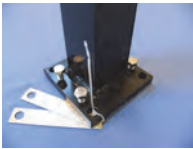

03 - Aluminum Railing Systems

Residential Mounting Posts - For 36" Rail Heights

2" Flush Mount Posts for 36" High Rail

SE	TX	Description	Item No. - Black	Item No.- White	Weight (lbs.)
SE		Post 2X37 For Level Rail	6770990BL	6770990WH	4
SE		Post 2X36 For Level Rail Over Post W / Bracket Kit	6770994BL	6770994WH	4
SE		Post 2X47 For Stairs	6770991BL	6770991WH	5