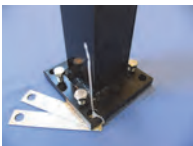

Commercial Mounting Posts - For 42" Rail Heights

2" Flush Mount Posts for 42" High Rail

SE	TX	Description	Item No. - Black	Weight (lbs.)
SE		Post 2X43 For Level Rail	6770992BL	5
SE		Post 2X42 For Level Rail Over Post W / Bracket Kit	6770995BL	5
SE		Post 2X53 For Stairs	6770993BL	5