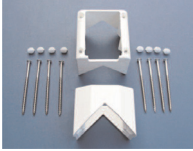

04 - Vinyl Railing Systems

Series 3000

Rail Brackets

3000 Series Angle Bracket Kit 45 deg

SE	TX	Description	Item No. - White	Item No. - Beige
SE	TX	3000 Series Angle Bracket Kit 45 Degree	62424W	62424B

Series 3250

Residential Rail Sections - For 36" Rail Heights (also available in beige, gray and clay)

Level Rail Kits - Fluted Balusters