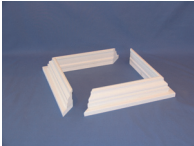

Two Piece Base Trim for Vinyl Sleeves

6" New England Base Trim for Vinyl Sleeve

SE	TX	Description	Item No. - White
SE	TX	6" New England Base Trim for Vinyl Sleeve	60460W2

Gate Kits

Compatible with All Series

Gate Kits