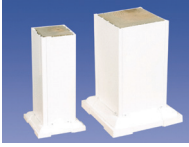

04 - Vinyl Railing Systems

Posts and Cladding

Compatible with All 5 Series

Column Cladding Smooth - 4 Piece Patented Design

SE	TX	Description	Item No. - White	Item No. - Beige
SE	TX	4" Column Cladding - Smooth - 4x4x8.5'	602408W	602408B
SE	TX	4" Column Cladding - Smooth - 4x4x10'	602410W	602410B
SE	TX	6" Column Cladding - Smooth - 6x6x8.5'	602608W	602608B
SE	TX	6" Column Cladding - Smooth - 6x6x10'	602610W	602610B