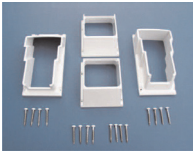

3250 Series Step Bracket Kit

SE	TX	Description	Item No. - White	Item No. - Beige
SE		3250 Series Step Bracket Kit	61421W	made to order