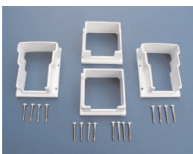

Rail Brackets

4500 Series Level Rail Mounting Bracket Kit

SE	TX	Description	Item No. - White	Item No. - Beige
SE		4500 Series Level Rail Mounting Bracket Kit	64420W	made to order

Series 2300 - Economy Railing - Vintage 2 X 4 Look

Residential Rail Sections - For 36" Rail Heights