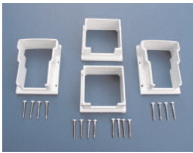

Rail Brackets

3250 Series Level Rail Mounting Bracket Kit

SE	TX	Description	Item No. - White	Item No. - Beige
SE		3250 Series Level Rail Mounting Bracket Kit	61420W	made to order