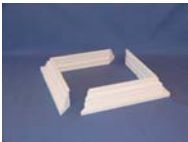

Two Piece Base Trim for Vinyl Sleeves

6" New England Base Trim for Vinyl Sleeve

SE	TX	Description	Item No. - White
SE		6" New England Base Trim for Vinyl Sleeve	60460W2