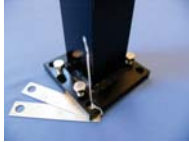

03 - Aluminum Railing Systems

Residential Mounting Posts - For 36" Rail Heights

2" Flush Mount Posts for 36" High Rail

SE	TX	Description	Satin Black	Gloss White	Texture Black	Texture Bronze	Weight (lbs.)
SE		Post 2X37 For Level Rail	6770990BL	6770990WH	6770990TBK	6770990TBZ	4
SE		Post 2X36 For Level Rail Over Post W / Bracket Kit	6770994BL	6770994WH	6770994TBK	6770994TBZ	4
SE		Post 2X47 For Stairs	6770991BL	6770991WH	6770991TBK	6770991TBZ	5