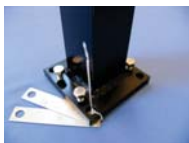

Commercial Mounting Posts - For 42" Rail Heights

2" Flush Mount Posts for 42" High Rail

SE	TX	Description	Satin Black	Gloss White	Texture Black	Texture Bronze	Weight (lbs.)
SE		Post 2X43 For Level Rail	6770992BL	MTO	6770992TBK	6770992TBZ	5
SE		Post 2X42 For Level Rail Over Post W / Bracket Kit	6770995BL	MTO	MTO	MTO	5
SE		Post 2X53 For Stairs	6770993BL	MTO	6770993TBK	6770993TBZ	5