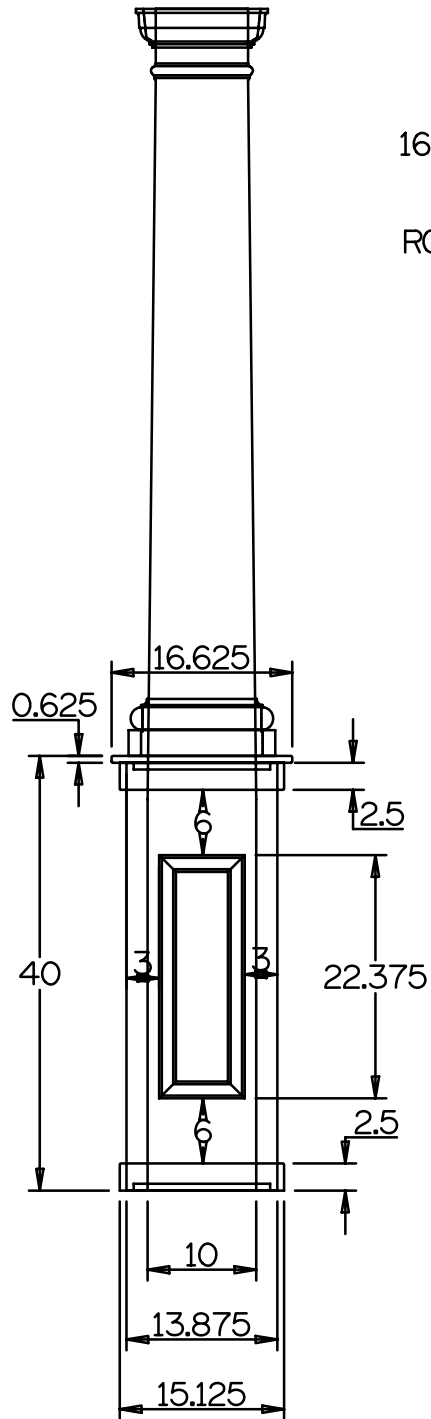

ECMD
 14"X40" PEDESTAL
 FOR
 8" & 10"
 ROUND TAPERED
 COLUMNS

14 INCH
 PEDESTAL

14 INCH
 PEDESTAL
 WITH
 HOLE CAP

8 INCH

10 INCH

8 INCH

10 INCH

ECMD
16"X40" PEDESTAL
FOR
8" & 10"
ROUND TAPERED
COLUMNS

ECMD

16"X40" PEDESTAL
FOR
12" ROUND TAPERED
COLUMNS

16 INCH
PEDESTAL

16 INCH
PEDESTAL
WITH
HOLE CAP

12 INCH

12 INCH

ECMD
16"X40" PEDESTAL
FOR
12" ROUND TAPERED
COLUMNS