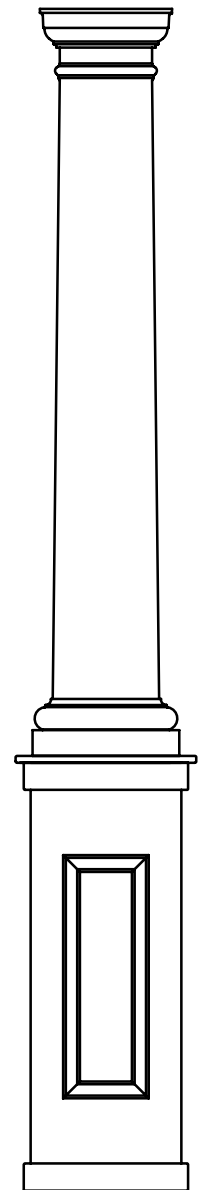

ECMD
 14"X40" PEDESTAL
 FOR
 8" & 10"
 ROUND TAPERED
 COLUMNS

14 INCH
 PEDESTAL

14 INCH
 PEDESTAL
 WITH
 HOLE CAP

8 INCH

10 INCH

8 INCH

10 INCH

ECMD
16"X40" PEDESTAL
FOR
8" & 10"
ROUND TAPERED
COLUMNS

ECMD

16"X40" PEDESTAL
FOR
12" ROUND TAPERED
COLUMNS

16 INCH
PEDESTAL

16 INCH
PEDESTAL
WITH
HOLE CAP

12 INCH

12 INCH

ECMD
16"X40" PEDESTAL
FOR
12" ROUND TAPERED
COLUMNS