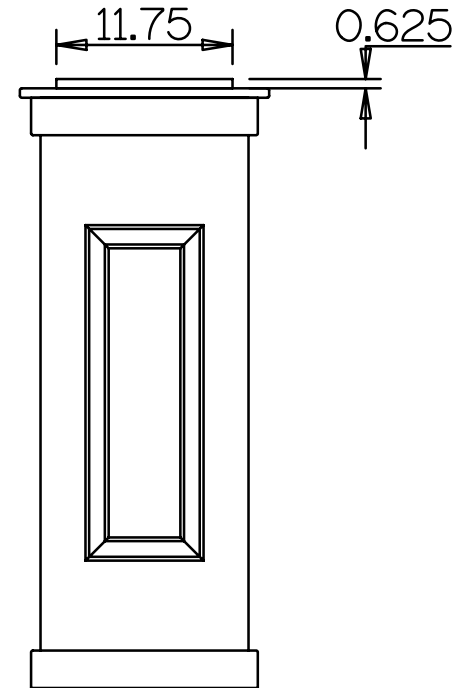

ECMD
 14"X40" PEDESTAL
 FOR
 8" & 10"
 ROUND TAPERED
 COLUMNS

14 INCH
 PEDESTAL

14 INCH
 PEDESTAL
 WITH
 HOLE CAP

8 INCH

10 INCH

8 INCH

10 INCH

ECMD
16"X40" PEDESTAL
FOR
8" & 10"
ROUND TAPERED
COLUMNS

ECMD

16"X40" PEDESTAL
FOR
12" ROUND TAPERED
COLUMNS

16 INCH
PEDESTAL

16 INCH
PEDESTAL
WITH
HOLE CAP

12 INCH

12 INCH

ECMD
16"X40" PEDESTAL
FOR
12" ROUND TAPERED
COLUMNS