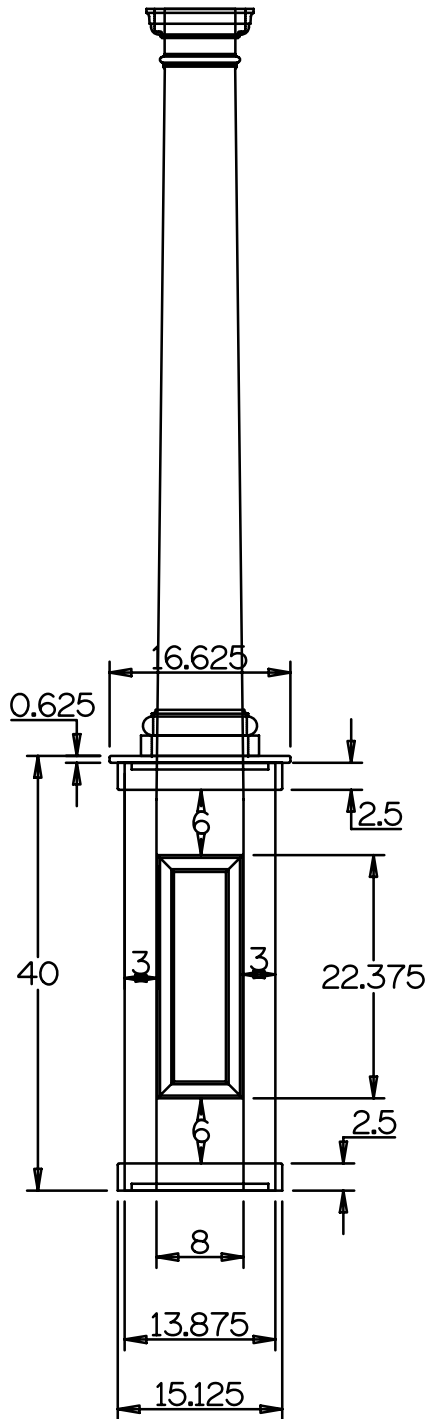

ECMD
 14"X40" PEDESTAL
 FOR
 8" & 10"
 ROUND TAPERED
 COLUMNS

14 INCH
 PEDESTAL

14 INCH
 PEDESTAL
 WITH
 HOLE CAP

8 INCH

10 INCH

8 INCH

10 INCH

ECMD
16"X40" PEDESTAL
FOR
8" & 10"
ROUND TAPERED
COLUMNS

ECMD

16"X40" PEDESTAL
FOR
12" ROUND TAPERED
COLUMNS

16 INCH
PEDESTAL

16 INCH
PEDESTAL
WITH
HOLE CAP

12 INCH

12 INCH

ECMD
16"X40" PEDESTAL
FOR
12" ROUND TAPERED
COLUMNS