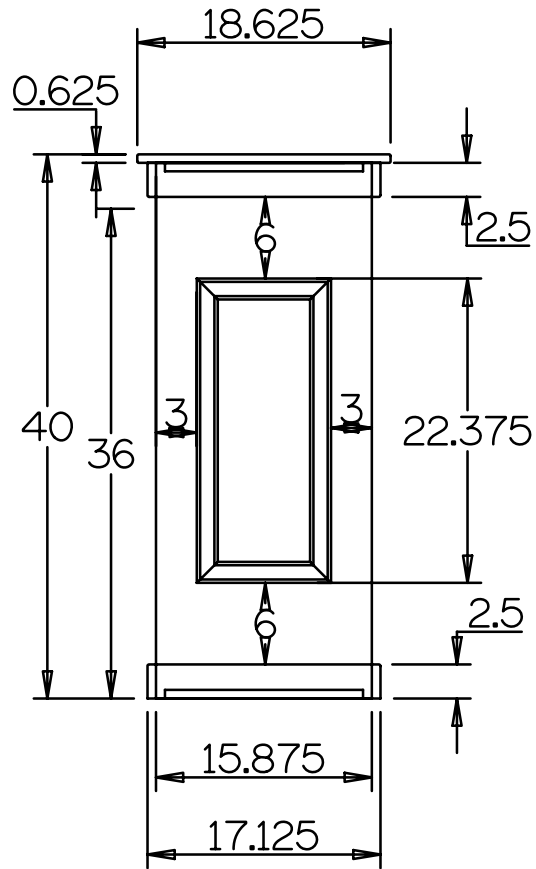

ECMD
 14"X40" PEDESTAL
 FOR
 8" & 10"
 ROUND TAPERED
 COLUMNS

14 INCH
 PEDESTAL

14 INCH
 PEDESTAL
 WITH
 HOLE CAP

8 INCH

10 INCH

8 INCH

10 INCH

ECMD
16"X40" PEDESTAL
FOR
8" & 10"
ROUND TAPERED
COLUMNS

ECMD

16"X40" PEDESTAL
FOR
12" ROUND TAPERED
COLUMNS

16 INCH
PEDESTAL

16 INCH
PEDESTAL
WITH
HOLE CAP

12 INCH

12 INCH

ECMD
16"X40" PEDESTAL
FOR
12" ROUND TAPERED
COLUMNS