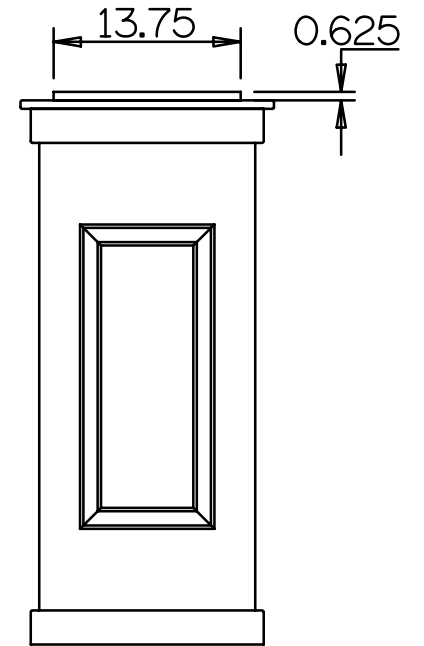

ECMD
 14"X40" PEDESTAL
 FOR
 8" & 10"
 ROUND TAPERED
 COLUMNS

14 INCH
 PEDESTAL

14 INCH
 PEDESTAL
 WITH
 HOLE CAP

8 INCH

10 INCH

8 INCH

10 INCH

ECMD
16"X40" PEDESTAL
FOR
8" & 10"
ROUND TAPERED
COLUMNS

ECMD

16"X40" PEDESTAL
FOR
12" ROUND TAPERED
COLUMNS

16 INCH
PEDESTAL

16 INCH
PEDESTAL
WITH
HOLE CAP

12 INCH

12 INCH

ECMD
16"X40" PEDESTAL
FOR
12" ROUND TAPERED
COLUMNS