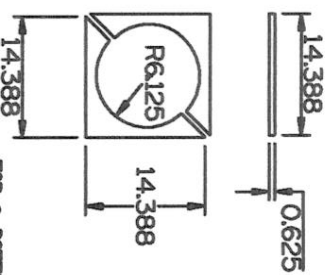

ECMD

16"X40" PEDESTAL  
FOR  
12" ROUND TAPERED  
COLUMNS

ECMD  
 16"x40" PEDESTAL  
 FOR  
 12" ROUND TAPERED  
 COLUMNS

THIS PEDESTAL  
 WILL BE FITTING  
 AROUND A FULL  
 HEIGHT 12" ROUND  
 COLUMN

PIER WILL ASSEMBLE  
 AS TWO "L"s AROUND  
 THE ROUND COLUMN

SQUARE  
 EDGE  
 COLLAR

TOP & BOTTOM  
 SQUARING  
 BLOCKS

HOLE CAP  
 IF PEDESTAL  
 IS NOT USED  
 WITH ROUND  
 COLUMN

PEDESTAL LID

SQUARE  
 EDGE  
 COLLAR

12 INCH

ECMD  
16"X40" PEDESTAL  
FOR  
12" ROUND TAPERED  
COLUMNS

12 INCH