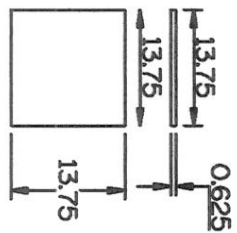

ECMD

16"X40" PEDESTAL  
FOR  
12" ROUND TAPERED  
COLUMNS

ECMD  
 16"x40" PEDESTAL  
 FOR  
 12" ROUND TAPERED  
 COLUMNS

THIS PEDESTAL  
 WILL BE FITTING  
 AROUND A FULL  
 HEIGHT 12" ROUND  
 COLUMN

PIER WILL ASSEMBLE  
 AS TWO "L"s AROUND  
 THE ROUND COLUMN

SQUARE  
 EDGE  
 COLLAR

TOP & BOTTOM  
 SQUARING  
 BLOCKS

HOLE CAP  
 IF PEDESTAL  
 IS NOT USED  
 WITH ROUND  
 COLUMN

PEDESTAL LID

SQUARE  
 EDGE  
 COLLAR

12 INCH

ECMD  
16"X40" PEDESTAL  
FOR  
12" ROUND TAPERED  
COLUMNS

12 INCH