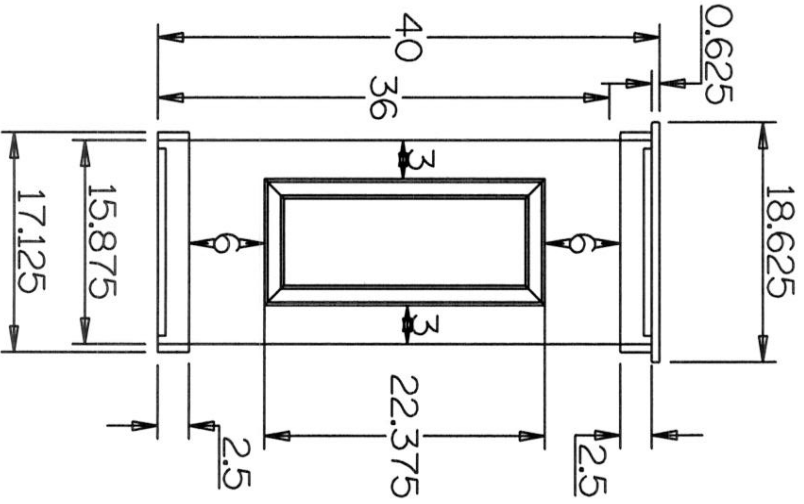

ECMD

16"X40" PEDESTAL  
FOR  
12" ROUND TAPERED  
COLUMNS

ECMD  
 16"x40" PEDESTAL  
 FOR  
 12" ROUND TAPERED  
 COLUMNS

THIS PEDESTAL  
 WILL BE FITTING  
 AROUND A FULL  
 HEIGHT 12" ROUND  
 COLUMN

PIER WILL ASSEMBLE  
 AS TWO "L"s AROUND  
 THE ROUND COLUMN

SQUARE  
 EDGE  
 COLLAR

TOP & BOTTOM  
 SQUARING  
 BLOCKS

HOLE CAP  
 IF PEDESTAL  
 IS NOT USED  
 WITH ROUND  
 COLUMN

PEDESTAL LID

SQUARE  
 EDGE  
 COLLAR

12 INCH

ECMD  
16"X40" PEDESTAL  
FOR  
12" ROUND TAPERED  
COLUMNS

12 INCH