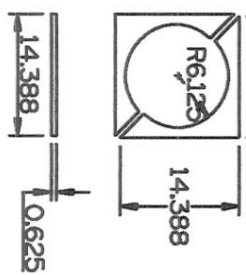

ECMD

16"X40" PEDESTAL  
FOR  
12" ROUND TAPERED  
COLUMNS

ECMD  
 16"x40" PEDESTAL  
 FOR  
 12" ROUND TAPERED  
 COLUMNS

THIS PEDESTAL  
 WILL BE FITTING  
 AROUND A FULL  
 HEIGHT 12" ROUND  
 COLUMN

PIER WILL ASSEMBLE  
 AS TWO "L"s AROUND  
 THE ROUND COLUMN

SQUARE  
 EDGE  
 COLLAR

TOP & BOTTOM  
 SQUARING  
 BLOCKS

HOLE CAP  
 IF PEDESTAL  
 IS NOT USED  
 WITH ROUND  
 COLUMN

PEDESTAL LID

SQUARE  
 EDGE  
 COLLAR

12 INCH

ECMD  
16"X40" PEDESTAL  
FOR  
12" ROUND TAPERED  
COLUMNS

12 INCH