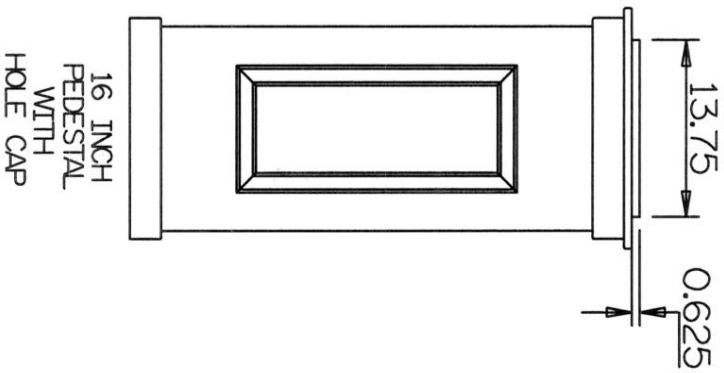

ECMD

16"X40" PEDESTAL  
FOR  
12" ROUND TAPERED  
COLUMNS

ECMD  
 16"x40" PEDESTAL  
 FOR  
 12" ROUND TAPERED  
 COLUMNS

THIS PEDESTAL  
 WILL BE FITTING  
 AROUND A FULL  
 HEIGHT 12" ROUND  
 COLUMN

PIER WILL ASSEMBLE  
 AS TWO "L"s AROUND  
 THE ROUND COLUMN

SQUARE  
 EDGE  
 COLLAR

TOP & BOTTOM  
 SQUARING  
 BLOCKS

HOLE CAP  
 IF PEDESTAL  
 IS NOT USED  
 WITH ROUND  
 COLUMN

PEDESTAL LID

SQUARE  
 EDGE  
 COLLAR

12 INCH

ECMD  
16"X40" PEDESTAL  
FOR  
12" ROUND TAPERED  
COLUMNS

12 INCH