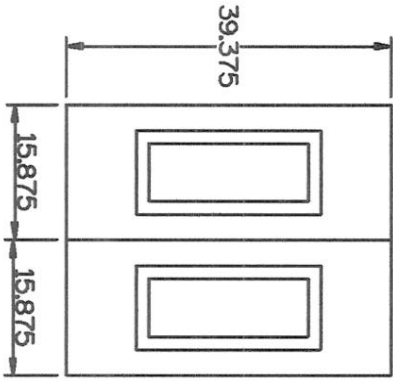

ECMD

16"X40" PEDESTAL  
FOR  
12" ROUND TAPERED  
COLUMNS

ECMD  
 16"x40" PEDESTAL  
 FOR  
 12" ROUND TAPERED  
 COLUMNS

THIS PEDESTAL  
 WILL BE FITTING  
 AROUND A FULL  
 HEIGHT 12" ROUND  
 COLUMN

PIER WILL ASSEMBLE  
 AS TWO "L"s AROUND  
 THE ROUND COLUMN

SQUARE  
 EDGE  
 COLLAR

TOP & BOTTOM  
 SQUARING  
 BLOCKS

HOLE CAP  
 IF PEDESTAL  
 IS NOT USED  
 WITH ROUND  
 COLUMN

PEDESTAL LID

SQUARE  
 EDGE  
 COLLAR

12 INCH

ECMD  
16"X40" PEDESTAL  
FOR  
12" ROUND TAPERED  
COLUMNS

12 INCH