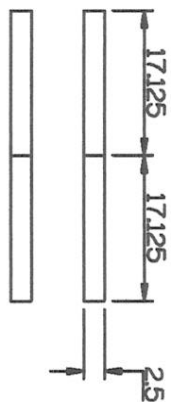

ECMD

16"X40" PEDESTAL  
FOR  
12" ROUND TAPERED  
COLUMNS

ECMD  
 16"x40" PEDESTAL  
 FOR  
 12" ROUND TAPERED  
 COLUMNS

THIS PEDESTAL  
 WILL BE FITTING  
 AROUND A FULL  
 HEIGHT 12" ROUND  
 COLUMN

PIER WILL ASSEMBLE  
 AS TWO "L"s AROUND  
 THE ROUND COLUMN

SQUARE  
 EDGE  
 COLLAR

TOP & BOTTOM  
 SQUARING  
 BLOCKS

HOLE CAP  
 IF PEDESTAL  
 IS NOT USED  
 WITH ROUND  
 COLUMN

PEDESTAL LID

SQUARE  
 EDGE  
 COLLAR

12 INCH

ECMD  
16"X40" PEDESTAL  
FOR  
12" ROUND TAPERED  
COLUMNS

12 INCH