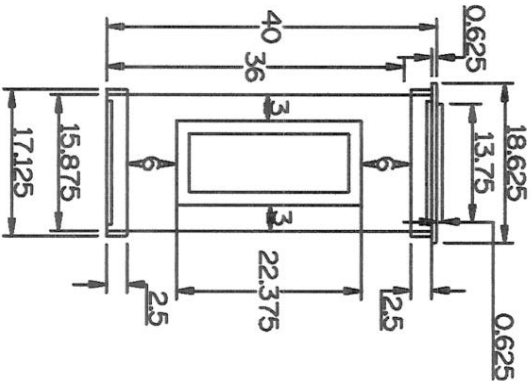

ECMD

16"X40" PEDESTAL  
FOR  
12" ROUND TAPERED  
COLUMNS

ECMD  
 16"x40" PEDESTAL  
 FOR  
 12" ROUND TAPERED  
 COLUMNS

THIS PEDESTAL  
 WILL BE FITTING  
 AROUND A FULL  
 HEIGHT 12" ROUND  
 COLUMN

PIER WILL ASSEMBLE  
 AS TWO "L"s AROUND  
 THE ROUND COLUMN

SQUARE  
 EDGE  
 COLLAR

TOP & BOTTOM  
 SQUARING  
 BLOCKS

HOLE CAP  
 IF PEDESTAL  
 IS NOT USED  
 WITH ROUND  
 COLUMN

PEDESTAL LID

SQUARE  
 EDGE  
 COLLAR

12 INCH

ECMD  
16"X40" PEDESTAL  
FOR  
12" ROUND TAPERED  
COLUMNS

12 INCH