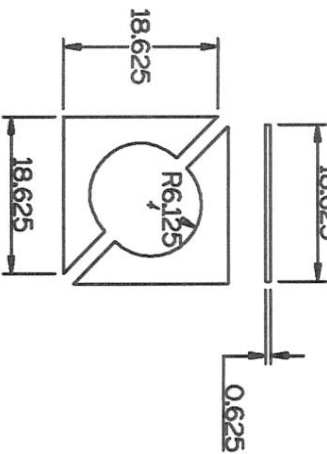

ECMD

16"X40" PEDESTAL  
FOR  
12" ROUND TAPERED  
COLUMNS

ECMD  
 16"x40" PEDESTAL  
 FOR  
 12" ROUND TAPERED  
 COLUMNS

THIS PEDESTAL  
 WILL BE FITTING  
 AROUND A FULL  
 HEIGHT 12" ROUND  
 COLUMN

PIER WILL ASSEMBLE  
 AS TWO "L"s AROUND  
 THE ROUND COLUMN

SQUARE  
 EDGE  
 COLLAR

TOP & BOTTOM  
 SQUARING  
 BLOCKS

HOLE CAP  
 IF PEDESTAL  
 IS NOT USED  
 WITH ROUND  
 COLUMN

PEDESTAL LID

SQUARE  
 EDGE  
 COLLAR

12 INCH

ECMD  
16"X40" PEDESTAL  
FOR  
12" ROUND TAPERED  
COLUMNS

12 INCH