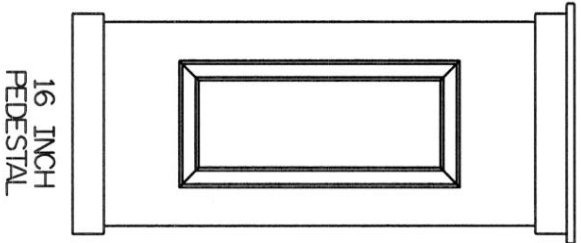

ECMD

16"X40" PEDESTAL  
FOR  
12" ROUND TAPERED  
COLUMNS

ECMD  
 16"x40" PEDESTAL  
 FOR  
 12" ROUND TAPERED  
 COLUMNS

THIS PEDESTAL  
 WILL BE FITTING  
 AROUND A FULL  
 HEIGHT 12" ROUND  
 COLUMN

PIER WILL ASSEMBLE  
 AS TWO "L"s AROUND  
 THE ROUND COLUMN

SQUARE  
 EDGE  
 COLLAR

TOP & BOTTOM  
 SQUARING  
 BLOCKS

HOLE CAP  
 IF PEDESTAL  
 IS NOT USED  
 WITH ROUND  
 COLUMN

PEDESTAL LID

SQUARE  
 EDGE  
 COLLAR

12 INCH

ECMD  
16"X40" PEDESTAL  
FOR  
12" ROUND TAPERED  
COLUMNS