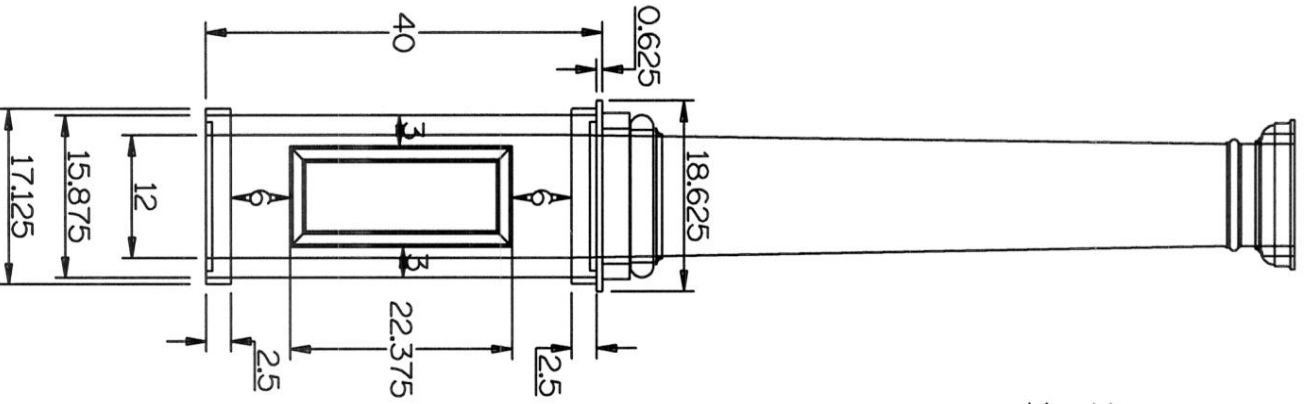

ECMD

16"X40" PEDESTAL  
FOR  
12" ROUND TAPERED  
COLUMNS

ECMD  
 16"x40" PEDESTAL  
 FOR  
 12" ROUND TAPERED  
 COLUMNS

THIS PEDESTAL  
 WILL BE FITTING  
 AROUND A FULL  
 HEIGHT 12" ROUND  
 COLUMN

PIER WILL ASSEMBLE  
 AS TWO "L"s AROUND  
 THE ROUND COLUMN

SQUARE  
 EDGE  
 COLLAR

TOP & BOTTOM  
 SQUARING  
 BLOCKS

HOLE CAP  
 IF PEDESTAL  
 IS NOT USED  
 WITH ROUND  
 COLUMN

PEDESTAL LID

SQUARE  
 EDGE  
 COLLAR

12 INCH

ECMD  
16"X40" PEDESTAL  
FOR  
12" ROUND TAPERED  
COLUMNS