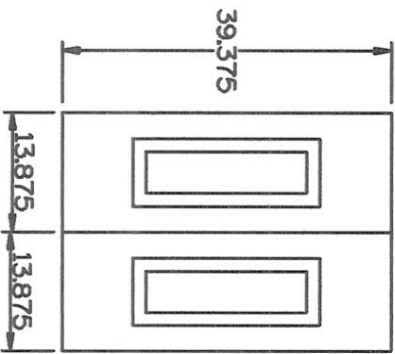

ECMD
 14"X40" PEDESTAL
 FOR
 8" & 10"
 ROUND TAPERED
 COLUMNS

ECMD
 14"x40" PEDESTAL
 FOR
 8" & 10"
 ROUND TAPERED
 COLUMNS

THIS PEDESTAL
 WILL BE FITTING
 AROUND A FULL
 HEIGHT 8" OR 10"
 ROUND COLUMN

PIER WILL ASSEMBLE
 AS TWO "Ls" AROUND
 THE ROUND COLUMN

SQUARE
 EDGE
 COLLAR

TOP & BOTTOM
 SQUARING BLOCKS

SQUARE
 EDGE
 COLLAR

PEDESTAL LID

8 INCH

10 INCH

ECMD
 16"X40" PEDESTAL
 FOR
 8" 8, 10"
 ROUND TAPERED
 COLUMNS

8 INCH

10 INCH