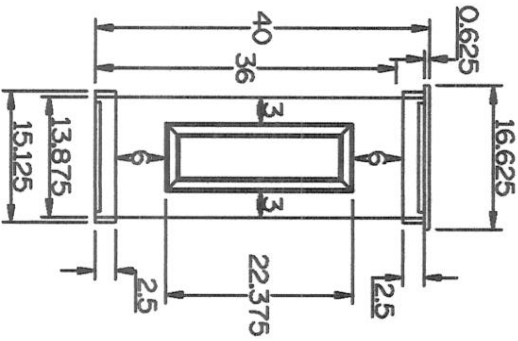

ECMD
 14"X40" PEDESTAL
 FOR
 8" & 10"
 ROUND TAPERED
 COLUMNS

ECMD
 14"x40" PEDESTAL
 FOR
 8" & 10"
 ROUND TAPERED
 COLUMNS

THIS PEDESTAL
 WILL BE FITTING
 AROUND A FULL
 HEIGHT 8" OR 10"
 ROUND COLUMN

PIER WILL ASSEMBLE
 AS TWO "Ls" AROUND
 THE ROUND COLUMN

SQUARE
 EDGE
 COLLAR

TOP & BOTTOM
 SQUARING BLOCKS

SQUARE
 EDGE
 COLLAR

PEDESTAL LID

8 INCH

10 INCH

ECMD
 16"X40" PEDESTAL
 FOR
 8" 8, 10"
 ROUND TAPERED
 COLUMNS

8 INCH

10 INCH