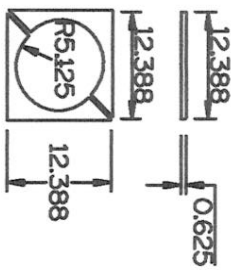

ECMD
 14"X40" PEDESTAL
 FOR
 8" & 10"
 ROUND TAPERED
 COLUMNS

ECMD
 14"x40" PEDESTAL
 FOR
 8" & 10"
 ROUND TAPERED
 COLUMNS

THIS PEDESTAL
 WILL BE FITTING
 AROUND A FULL
 HEIGHT 8" OR 10"
 ROUND COLUMN

PIER WILL ASSEMBLE
 AS TWO "Ls" AROUND
 THE ROUND COLUMN

SQUARE
 EDGE
 COLLAR

TOP & BOTTOM
 SQUARING BLOCKS

SQUARE
 EDGE
 COLLAR

PEDESTAL LID

8 INCH

10 INCH

ECMD
 16"X40" PEDESTAL
 FOR
 8" 8, 10"
 ROUND TAPERED
 COLUMNS

8 INCH

10 INCH