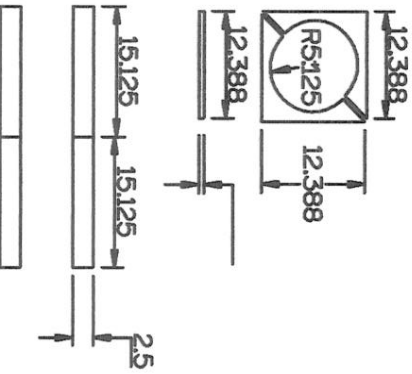

ECMD
 14"X40" PEDESTAL
 FOR
 8" & 10"
 ROUND TAPERED
 COLUMNS

ECMD
 14"x40" PEDESTAL
 FOR
 8" & 10"
 ROUND TAPERED
 COLUMNS

THIS PEDESTAL
 WILL BE FITTING
 AROUND A FULL
 HEIGHT 8" OR 10"
 ROUND COLUMN

PIER WILL ASSEMBLE
 AS TWO "Ls" AROUND
 THE ROUND COLUMN

SQUARE
 EDGE
 COLLAR

TOP & BOTTOM
 SQUARING BLOCKS

SQUARE
 EDGE
 COLLAR

PEDESTAL LID

8 INCH

10 INCH

ECMD
 16"X40" PEDESTAL
 FOR
 8" 8, 10"
 ROUND TAPERED
 COLUMNS

8 INCH

10 INCH