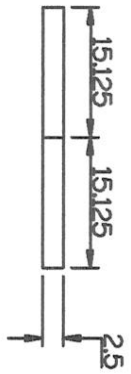

ECMD
 14"X40" PEDESTAL
 FOR
 8" & 10"
 ROUND TAPERED
 COLUMNS

ECMD
 14"x40" PEDESTAL
 FOR
 8" & 10"
 ROUND TAPERED
 COLUMNS

THIS PEDESTAL
 WILL BE FITTING
 AROUND A FULL
 HEIGHT 8" OR 10"
 ROUND COLUMN

PIER WILL ASSEMBLE
 AS TWO "Ls" AROUND
 THE ROUND COLUMN

SQUARE
 EDGE
 COLLAR

TOP & BOTTOM
 SQUARING BLOCKS

SQUARE
 EDGE
 COLLAR

PEDESTAL LID

8 INCH

10 INCH

ECMD
 16"X40" PEDESTAL
 FOR
 8" 8, 10"
 ROUND TAPERED
 COLUMNS

8 INCH

10 INCH