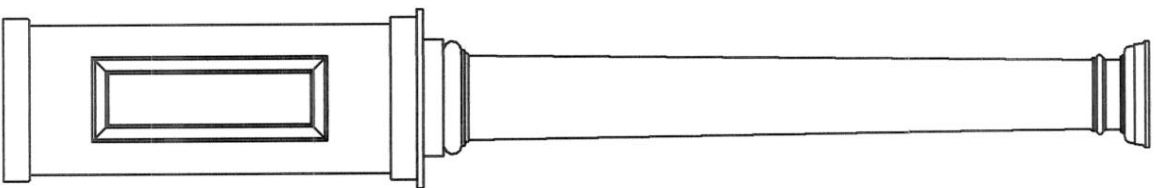

ECMD
 14"X40" PEDESTAL
 FOR
 8" & 10"
 ROUND TAPERED
 COLUMNS

ECMD
 14"x40" PEDESTAL
 FOR
 8" & 10"
 ROUND TAPERED
 COLUMNS

THIS PEDESTAL
 WILL BE FITTING
 AROUND A FULL
 HEIGHT 8" OR 10"
 ROUND COLUMN

PIER WILL ASSEMBLE
 AS TWO "Ls" AROUND
 THE ROUND COLUMN

SQUARE
 EDGE
 COLLAR

TOP & BOTTOM
 SQUARING BLOCKS

SQUARE
 EDGE
 COLLAR

PEDESTAL LID

8 INCH

10 INCH

ECMD
 16"X40" PEDESTAL
 FOR
 8" 8, 10"
 ROUND TAPERED
 COLUMNS

8 INCH