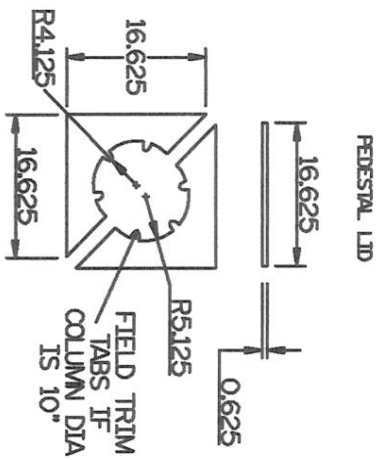

ECMD
 14"X40" PEDESTAL
 FOR
 8" & 10"
 ROUND TAPERED
 COLUMNS

ECMD
 14"x40" PEDESTAL
 FOR
 8" & 10"
 ROUND TAPERED
 COLUMNS

THIS PEDESTAL
 WILL BE FITTING
 AROUND A FULL
 HEIGHT 8" OR 10"
 ROUND COLUMN

PIER WILL ASSEMBLE
 AS TWO "Ls" AROUND
 THE ROUND COLUMN

SQUARE
 EDGE
 COLLAR

TOP & BOTTOM
 SQUARING BLOCKS

SQUARE
 EDGE
 COLLAR

PEDESTAL LID

8 INCH

10 INCH

ECMD
 16"X40" PEDESTAL
 FOR
 8" 8, 10"
 ROUND TAPERED
 COLUMNS

8 INCH

10 INCH