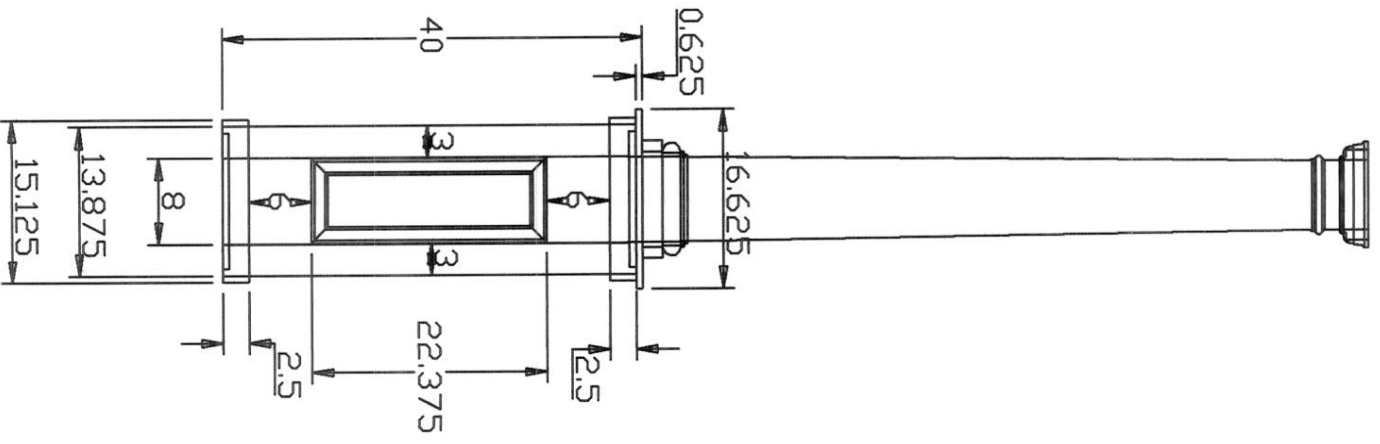

ECMD
 14"X40" PEDESTAL
 FOR
 8" & 10"
 ROUND TAPERED
 COLUMNS

ECMD
 14"x40" PEDESTAL
 FOR
 8" & 10"
 ROUND TAPERED
 COLUMNS

THIS PEDESTAL
 WILL BE FITTING
 AROUND A FULL
 HEIGHT 8" OR 10"
 ROUND COLUMN

PIER WILL ASSEMBLE
 AS TWO "Ls" AROUND
 THE ROUND COLUMN

SQUARE
 EDGE
 COLLAR

TOP & BOTTOM
 SQUARING BLOCKS

SQUARE
 EDGE
 COLLAR

PEDESTAL LID

8 INCH

10 INCH

ECMD
 16"X40" PEDESTAL
 FOR
 8" 8, 10"
 ROUND TAPERED
 COLUMNS

8 INCH

10 INCH