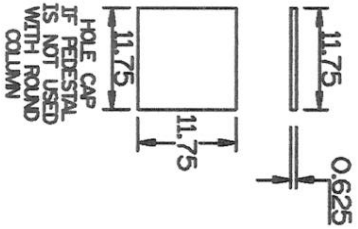

ECMD
 14"X40" PEDESTAL
 FOR
 8" & 10"
 ROUND TAPERED
 COLUMNS

ECMD
 14"x40" PEDESTAL
 FOR
 8" & 10"
 ROUND TAPERED
 COLUMNS

THIS PEDESTAL
 WILL BE FITTING
 AROUND A FULL
 HEIGHT 8" OR 10"
 ROUND COLUMN

PIER WILL ASSEMBLE
 AS TWO "Ls" AROUND
 THE ROUND COLUMN

SQUARE
 EDGE
 COLLAR

TOP & BOTTOM
 SQUARING BLOCKS

SQUARE
 EDGE
 COLLAR

PEDESTAL LID

8 INCH

10 INCH

ECMD
 16"X40" PEDESTAL
 FOR
 8" 8, 10"
 ROUND TAPERED
 COLUMNS

8 INCH

10 INCH