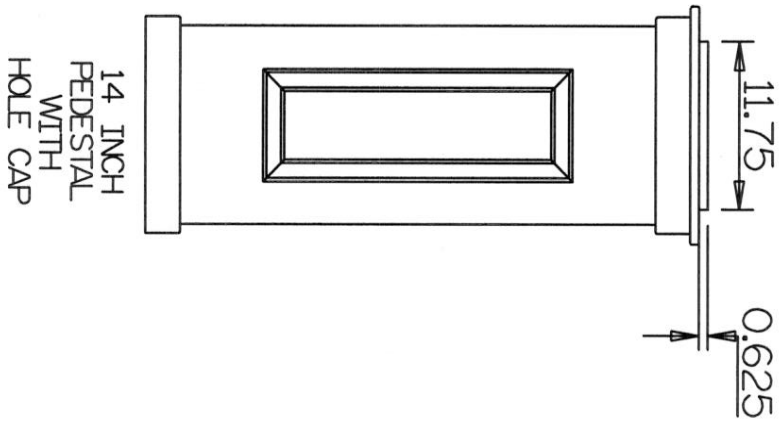

ECMD
 14"X40" PEDESTAL
 FOR
 8" & 10"
 ROUND TAPERED
 COLUMNS

ECMD
 14"x40" PEDESTAL
 FOR
 8" & 10"
 ROUND TAPERED
 COLUMNS

THIS PEDESTAL
 WILL BE FITTING
 AROUND A FULL
 HEIGHT 8" OR 10"
 ROUND COLUMN

PIER WILL ASSEMBLE
 AS TWO "Ls" AROUND
 THE ROUND COLUMN

SQUARE
 EDGE
 COLLAR

TOP & BOTTOM
 SQUARING BLOCKS

SQUARE
 EDGE
 COLLAR

PEDESTAL LID

8 INCH

10 INCH

ECMD
 16"X40" PEDESTAL
 FOR
 8" 8, 10"
 ROUND TAPERED
 COLUMNS

8 INCH

10 INCH