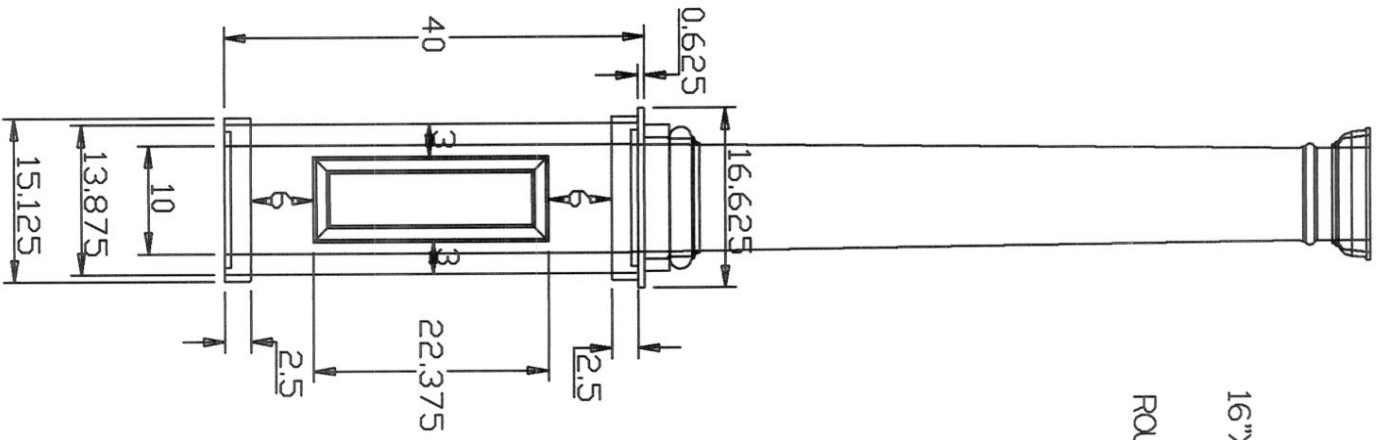

ECMD
 14"X40" PEDESTAL
 FOR
 8" & 10"
 ROUND TAPERED
 COLUMNS

ECMD
 14"x40" PEDESTAL
 FOR
 8" & 10"
 ROUND TAPERED
 COLUMNS

THIS PEDESTAL
 WILL BE FITTING
 AROUND A FULL
 HEIGHT 8" OR 10"
 ROUND COLUMN

PIER WILL ASSEMBLE
 AS TWO "Ls" AROUND
 THE ROUND COLUMN

SQUARE
 EDGE
 COLLAR

TOP & BOTTOM
 SQUARING BLOCKS

SQUARE
 EDGE
 COLLAR

PEDESTAL LID

8 INCH

10 INCH

ECMD
 16"X40" PEDESTAL
 FOR
 8" 8, 10"
 ROUND TAPERED
 COLUMNS

8 INCH

10 INCH