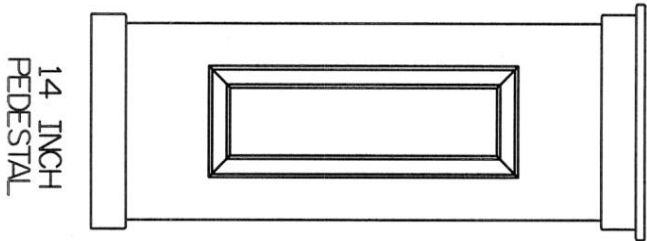

ECMD
 14"X40" PEDESTAL
 FOR
 8" & 10"
 ROUND TAPERED
 COLUMNS

ECMD
 14"x40" PEDESTAL
 FOR
 8" & 10"
 ROUND TAPERED
 COLUMNS

THIS PEDESTAL
 WILL BE FITTING
 AROUND A FULL
 HEIGHT 8" OR 10"
 ROUND COLUMN

PIER WILL ASSEMBLE
 AS TWO "Ls" AROUND
 THE ROUND COLUMN

SQUARE
 EDGE
 COLLAR

TOP & BOTTOM
 SQUARING BLOCKS

SQUARE
 EDGE
 COLLAR

PEDESTAL LID

8 INCH

10 INCH

ECMD
 16"X40" PEDESTAL
 FOR
 8" 8, 10"
 ROUND TAPERED
 COLUMNS

8 INCH