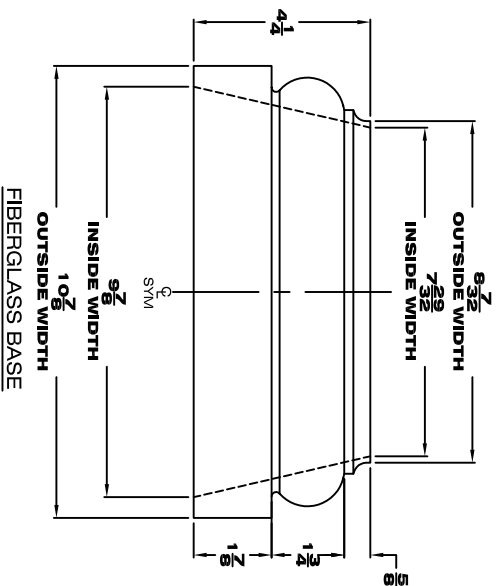

Visual Representation

DESCRIPTION: 8" Cap & Base For A Round Non-Tapered Fiberglass Column	ITEM #
SHEET: 1 OF 1	456802 CAP & BASE
FILE NAME: 456802	
SCALE: NTS	904108103