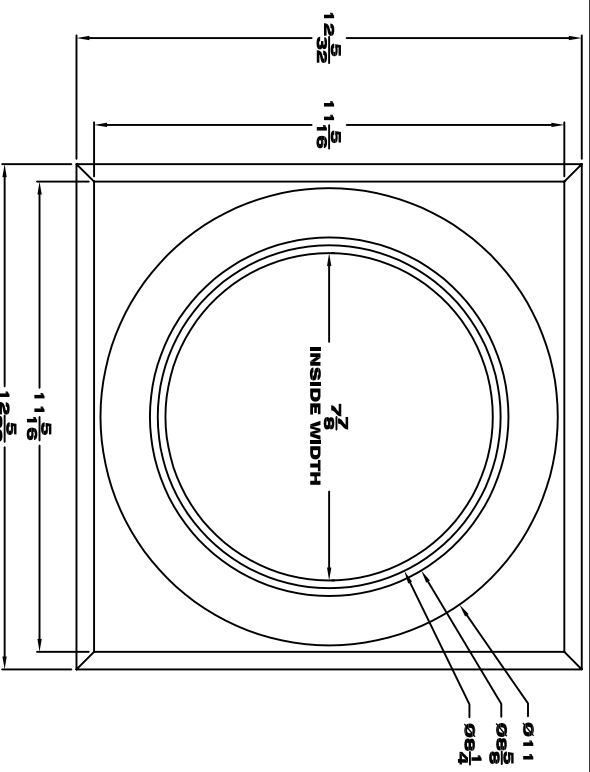

Visual Representation

DESCRIPTION: 8" Cap & Base For A Round Non-Tapered Fiberglass Column	ITEM #
SHEET: 1 OF 1	456802 CAP & BASE
FILE NAME: 456802	
SCALE: NTS	904108103