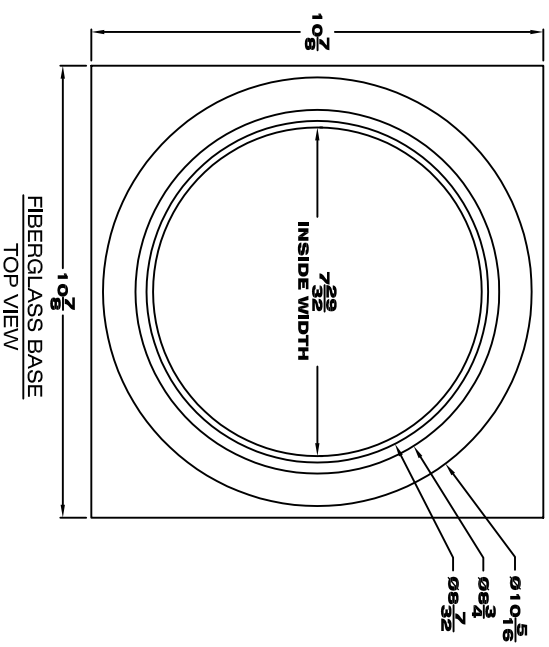

Visual Representation

DESCRIPTION: 8" Cap & Base For A Round Non-Tapered Fiberglass Column	ITEM #
SHEET: 1 OF 1	456802 CAP & BASE
FILE NAME: 456802	
SCALE: NTS	904108103