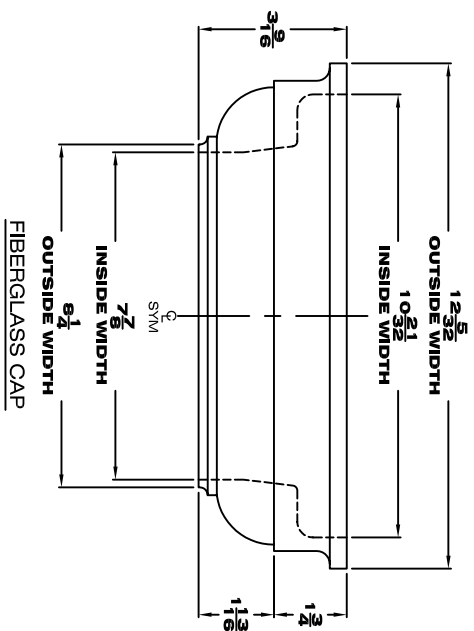

Visual Representation

DESCRIPTION: 8" Cap & Base For A Round Non-Tapered Fiberglass Column	ITEM #
SHEET: 1 OF 1	456802 CAP & BASE
FILE NAME: 456802	
SCALE: NTS	904108103