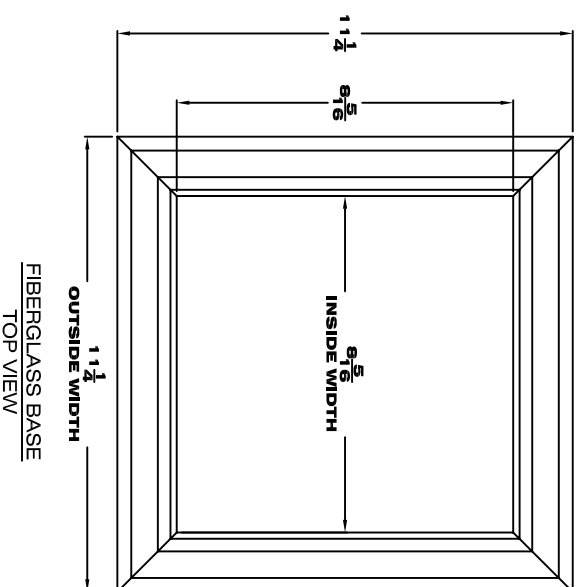

8" TUSCAN CAP & BASE

Visual

Representation

FIBERGLASS CAP

FIBERGLASS CAP
TOP VIEW

FIBERGLASS BASE

FIBERGLASS BASE
TOP VIEW

DESCRIPTION: 8" Cap & Base For A Square Non-Tapered Fiberglass Column

ITEM #

SHEET: 1 OF 1

456800 CAP & BASE

FILE NAME: 456800

SCALE: NTS

904108103