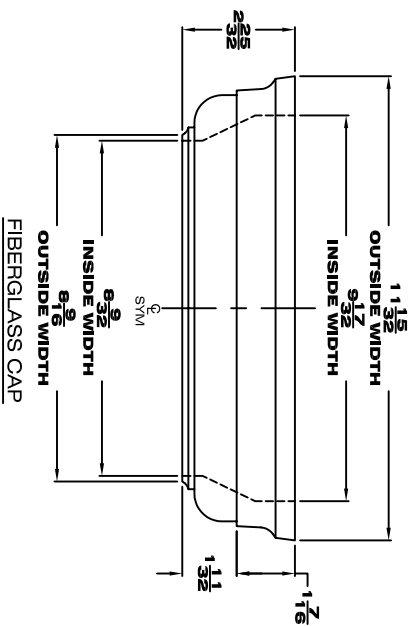

8" TUSCAN CAP & BASE

Visual

Representation

FIBERGLASS CAP

FIBERGLASS CAP
TOP VIEW

FIBERGLASS BASE

FIBERGLASS BASE
TOP VIEW

DESCRIPTION: 8" Cap & Base For A Square Non-Tapered Fiberglass Column

ITEM #

SHEET: 1 OF 1

456800 CAP & BASE

FILE NAME: 456800

SCALE: NTS

904108103