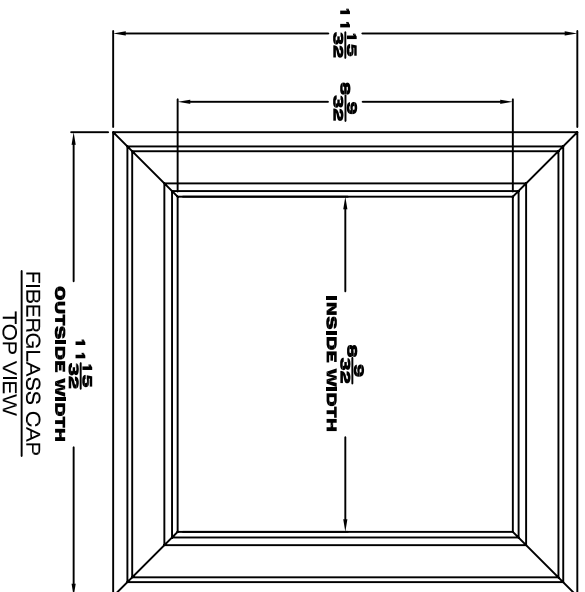

8" TUSCAN CAP & BASE

Visual

Representation

FIBERGLASS CAP

FIBERGLASS CAP
TOP VIEW

FIBERGLASS BASE

FIBERGLASS BASE
TOP VIEW

DESCRIPTION: 8" Cap & Base For A Square Non-Tapered Fiberglass Column

ITEM #

SHEET: 1 OF 1

456800 CAP & BASE

FILE NAME: 456800

SCALE: NTS

904108103