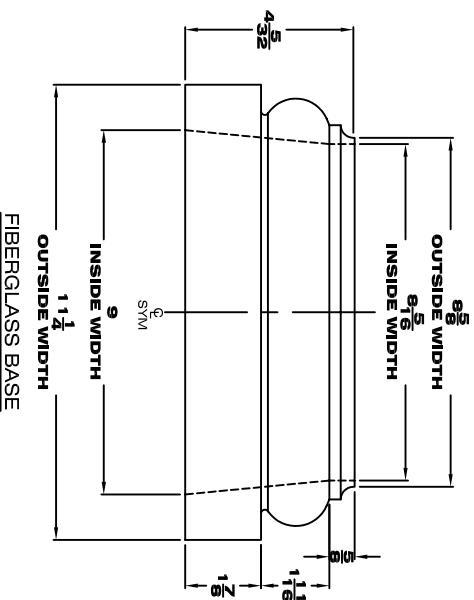

8" TUSCAN CAP & BASE

Visual

Representation

FIBERGLASS CAP

FIBERGLASS CAP
TOP VIEW

FIBERGLASS BASE

FIBERGLASS BASE
TOP VIEW

DESCRIPTION: 8" Cap & Base For A Square Non-Tapered Fiberglass Column

ITEM #

SHEET: 1 OF 1

456800 CAP & BASE

FILE NAME: 456800

SCALE: NTS

904108103