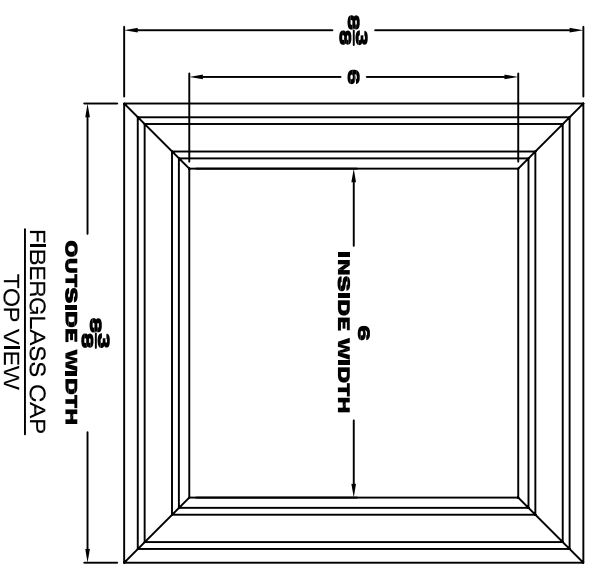

# 6" TUSCAN CAP & BASE

## Visual Representation

DESCRIPTION: 6" Cap & Base For A Square Non-Tapered Fiberglass Column

ITEM #

SHEET: 1 OF 1

456600 CAP & BASE

FILE NAME: 456600

SCALE: NTS

904108103