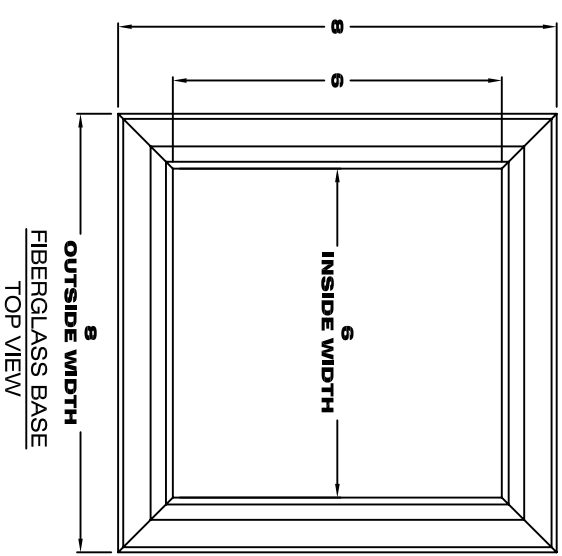

# 6" TUSCAN CAP & BASE

## Visual Representation

DESCRIPTION: 6" Cap & Base For A Square Non-Tapered Fiberglass Column

ITEM #

SHEET: 1 OF 1

456600 CAP & BASE

FILE NAME: 456600

SCALE: NTS

904108103