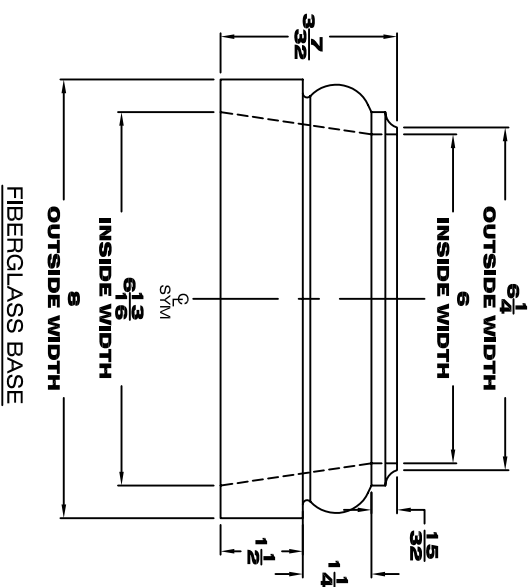

# 6" TUSCAN CAP & BASE

## Visual Representation

DESCRIPTION: 6" Cap & Base For A Square Non-Tapered Fiberglass Column

ITEM #

SHEET: 1 OF 1

456600 CAP & BASE

FILE NAME: 456600

SCALE: NTS

904108103