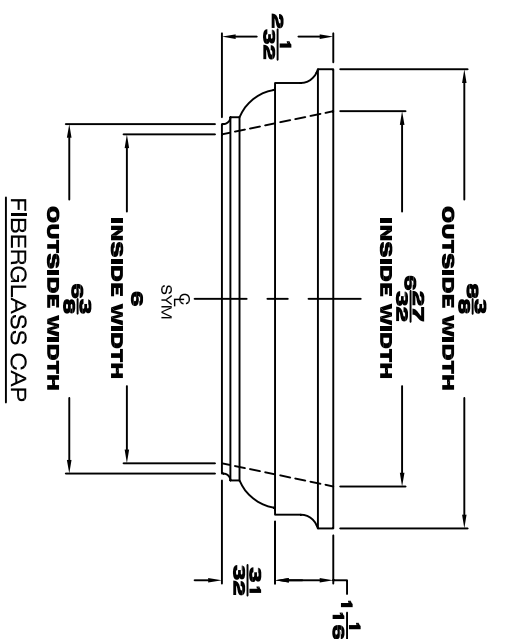

# 6" TUSCAN CAP & BASE

## Visual Representation

DESCRIPTION: 6" Cap & Base For A Square Non-Tapered Fiberglass Column

ITEM #

SHEET: 1 OF 1

456600 CAP & BASE

FILE NAME: 456600

SCALE: NTS

904108103