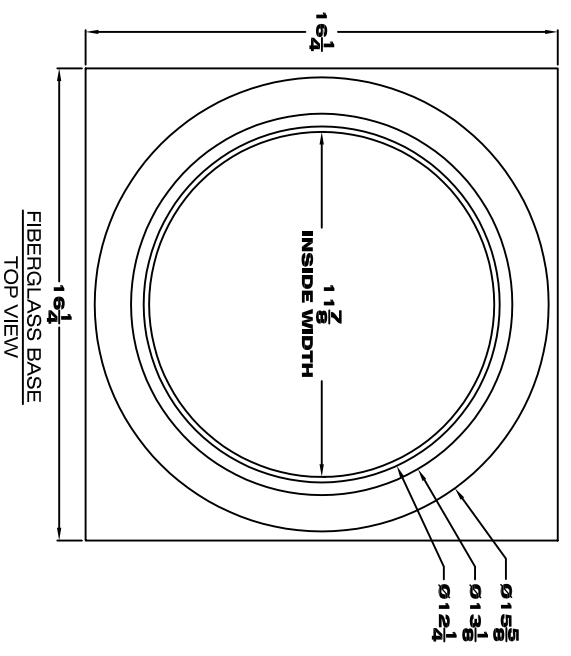

Arndt & Herman BUILDING PRODUCTS 12" TUSCAN CAP & BASE

Visual Representation

DESCRIPTION: 12" Cap & Base For A Round Non-Tapered Fiberglass Column	ITEM #
SHEET: 1 OF 1	456122 CAP & BASE
FILE NAME: 456122	
SCALE: NTS	904108103