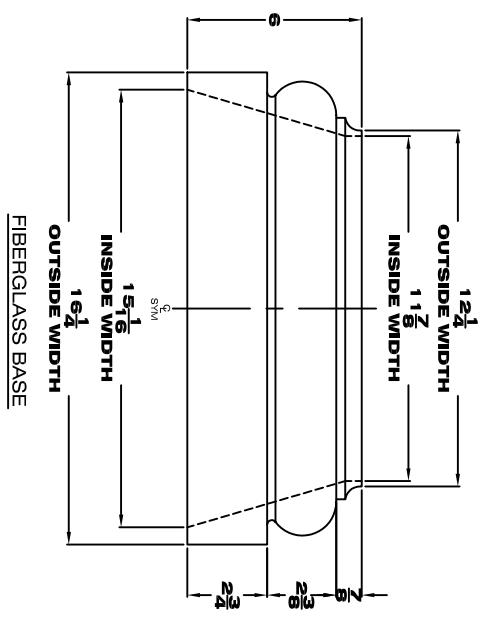

Arndt & Herman BUILDING PRODUCTS 12" TUSCAN CAP & BASE

Visual Representation

DESCRIPTION: 12" Cap & Base For A Round Non-Tapered Fiberglass Column	ITEM #
SHEET: 1 OF 1	456122 CAP & BASE
FILE NAME: 456122	
SCALE: NTS	904108103