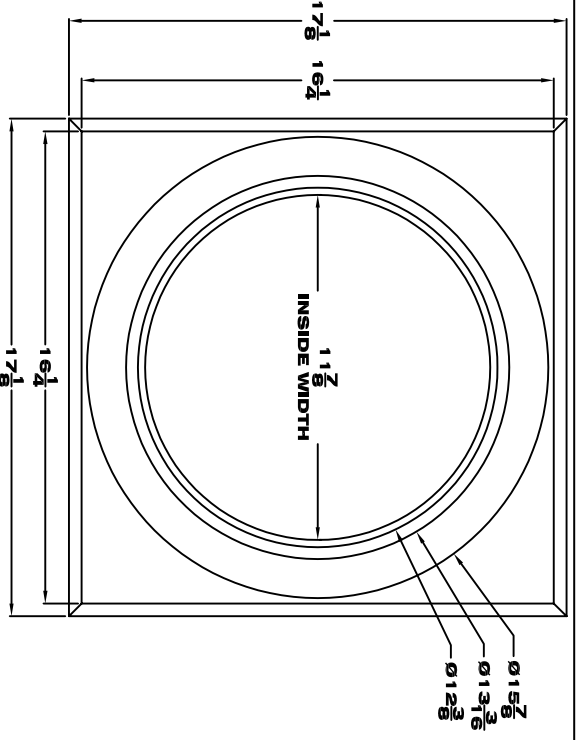

Arndt & Herman BUILDING PRODUCTS 12" TUSCAN CAP & BASE

Visual Representation

DESCRIPTION: 12" Cap & Base For A Round Non-Tapered Fiberglass Column	ITEM #
SHEET: 1 OF 1	456122 CAP & BASE
FILE NAME: 456122	
SCALE: NTS	904108103