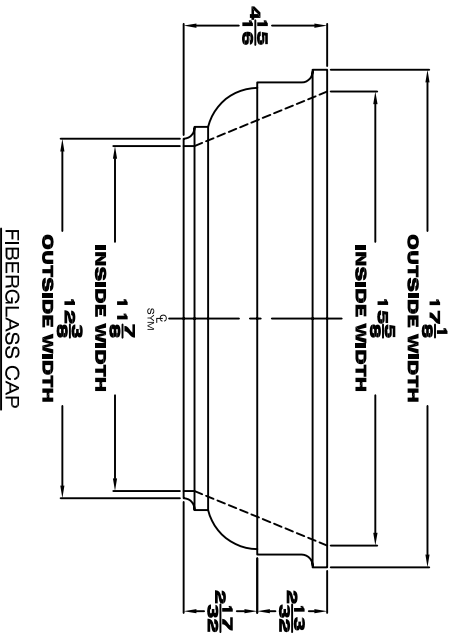

Arndt & Herman BUILDING PRODUCTS 12" TUSCAN CAP & BASE

Visual Representation

DESCRIPTION: 12" Cap & Base For A Round Non-Tapered Fiberglass Column	ITEM #
SHEET: 1 OF 1	456122 CAP & BASE
FILE NAME: 456122	
SCALE: NTS	904108103