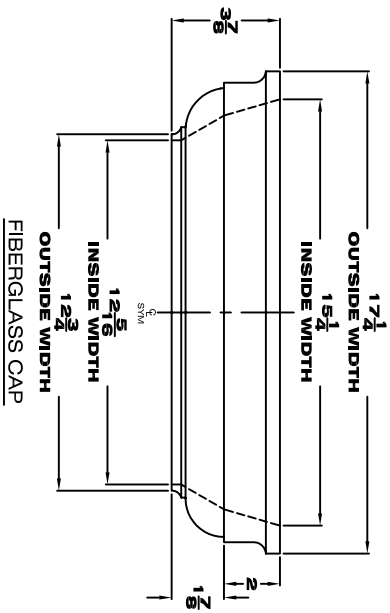

12" TUSCAN CAP & BASE

Visual

Representation

DESCRIPTION: 12" Cap & Base For A Square Non-Tapered Fiberglass Column

ITEM #

SHEET: 1 OF 1

456120 CAP & BASE

FILE NAME: 456120

SCALE: NTS

904108103