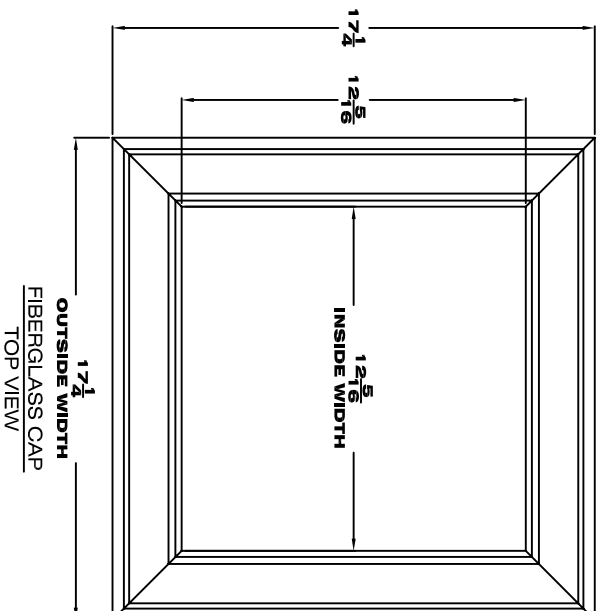

12" TUSCAN CAP & BASE

Visual

Representation

DESCRIPTION: 12" Cap & Base For A Square Non-Tapered Fiberglass Column

ITEM #

SHEET: 1 OF 1

456120 CAP & BASE

FILE NAME: 456120

SCALE: NTS

904108103