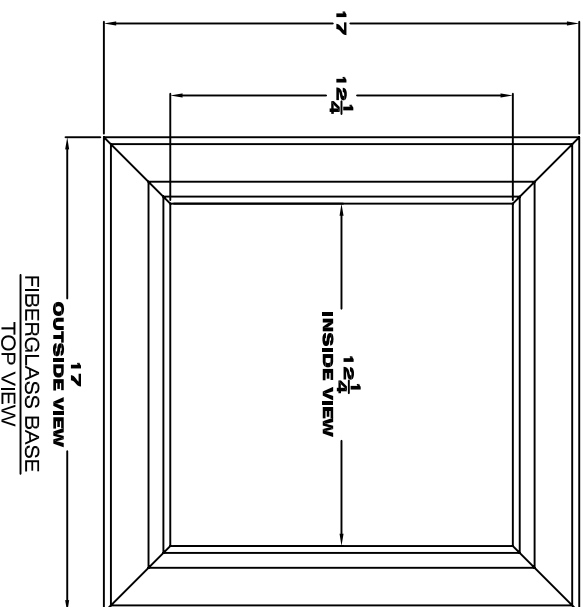

12" TUSCAN CAP & BASE

Visual

Representation

DESCRIPTION: 12" Cap & Base For A Square Non-Tapered Fiberglass Column

ITEM #

SHEET: 1 OF 1

456120 CAP & BASE

FILE NAME: 456120

SCALE: NTS

904108103