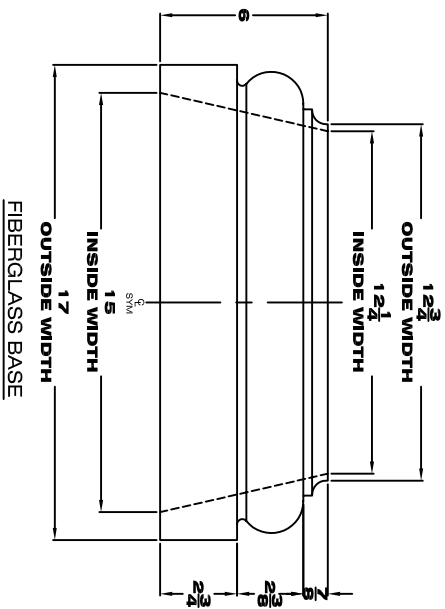

12" TUSCAN CAP & BASE

Visual

Representation

DESCRIPTION: 12" Cap & Base For A Square Non-Tapered Fiberglass Column

ITEM #

SHEET: 1 OF 1

456120 CAP & BASE

FILE NAME: 456120

SCALE: NTS

904108103