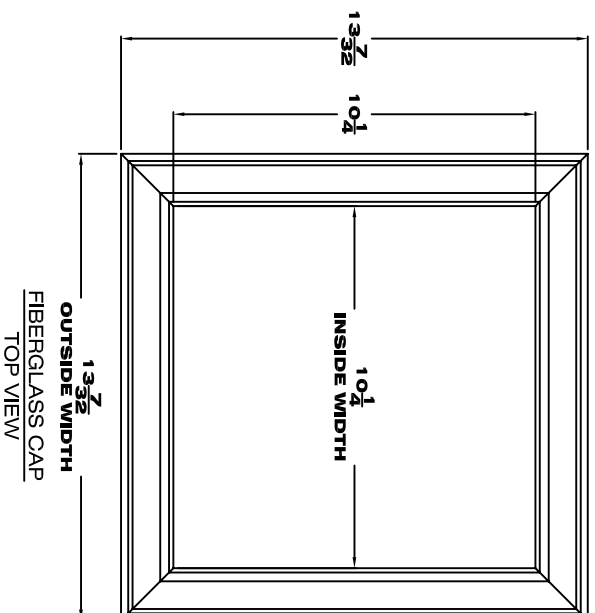

10" TUSCAN CAP & BASE

Visual

Representation

DESCRIPTION: 10" Cap & Base For A Square Non-Tapered Fiberglass Column

ITEM #

SHEET: 1 OF 1

456100 CAP & BASE

FILE NAME: 456100

SCALE: NTS

904108103