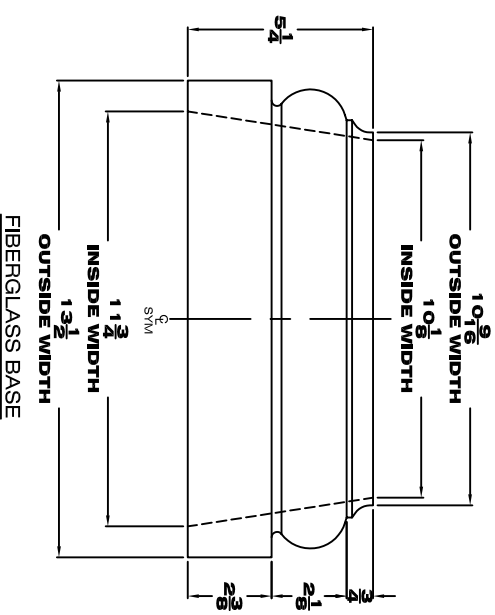

10" TUSCAN CAP & BASE

Visual

Representation

DESCRIPTION: 10" Cap & Base For A Square Non-Tapered Fiberglass Column

ITEM #

SHEET: 1 OF 1

456100 CAP & BASE

FILE NAME: 456100

SCALE: NTS

904108103