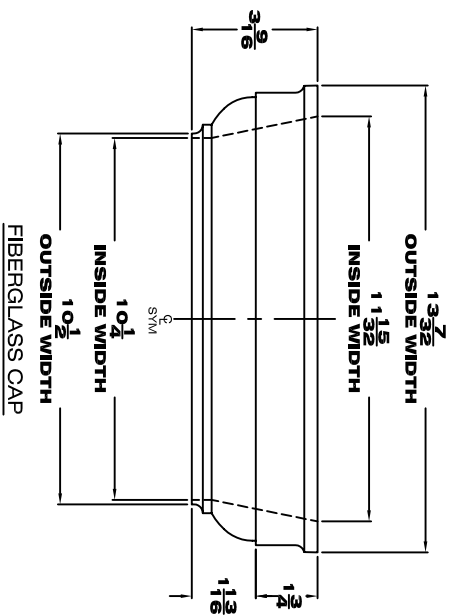

10" TUSCAN CAP & BASE

Visual

Representation

DESCRIPTION: 10" Cap & Base For A Square Non-Tapered Fiberglass Column

ITEM #

SHEET: 1 OF 1

456100 CAP & BASE

FILE NAME: 456100

SCALE: NTS

904108103