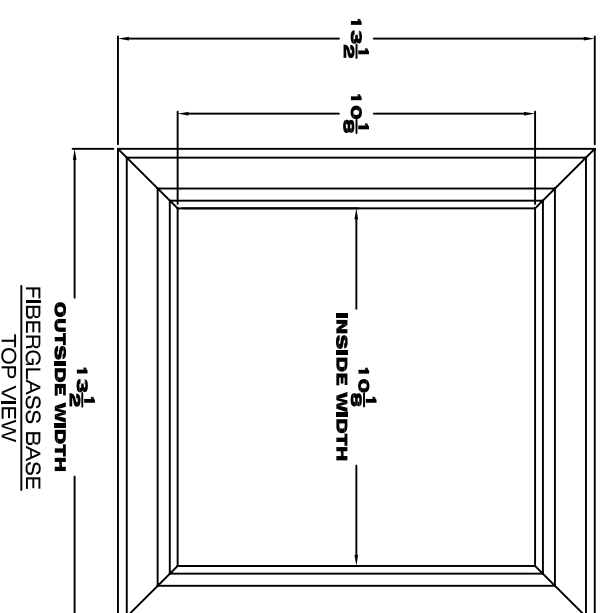

10" TUSCAN CAP & BASE

Visual

Representation

DESCRIPTION: 10" Cap & Base For A Square Non-Tapered Fiberglass Column

ITEM #

SHEET: 1 OF 1

456100 CAP & BASE

FILE NAME: 456100

SCALE: NTS

904108103