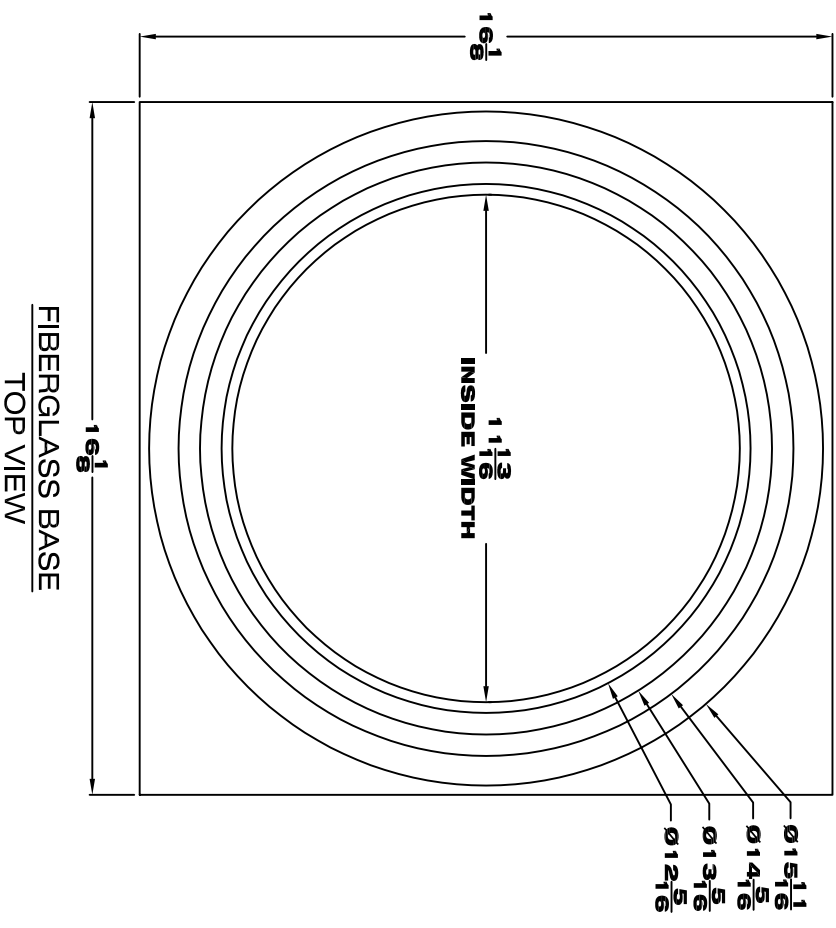

**Visual Representation**

DESCRIPTION: 12" Attic Bases	ITEM # 407200
SHEET: 1 OF 1	
FILE NAME: 407200	
SCALE: NTS	?