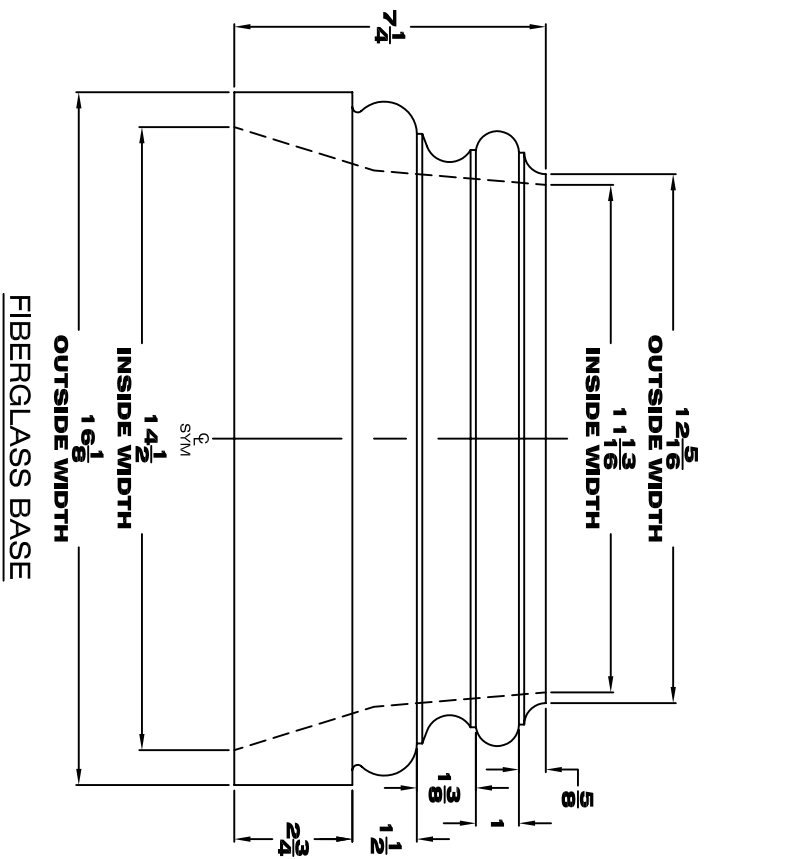

**Visual Representation**

DESCRIPTION: 12" Attic Bases	ITEM # 407200
SHEET: 1 OF 1	
FILE NAME: 407200	
SCALE: NTS	?